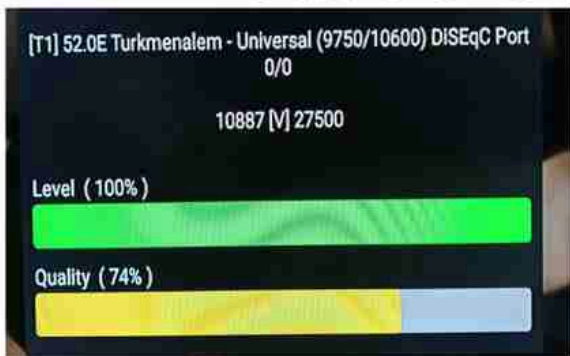

Iran/Shiraz : 03:05am

GMT : 11:35pm

Dubai : 03:35am