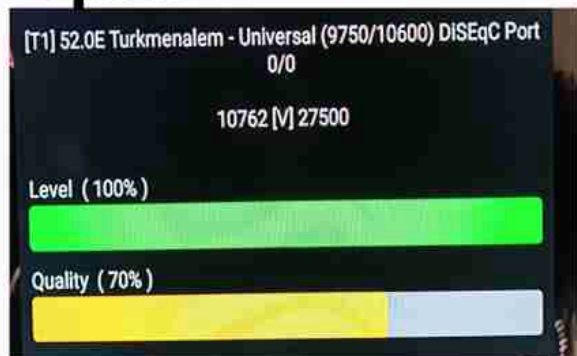

Iran/Shiraz : 03:05am

GMT : 11:35pm

Dubai : 03:35am