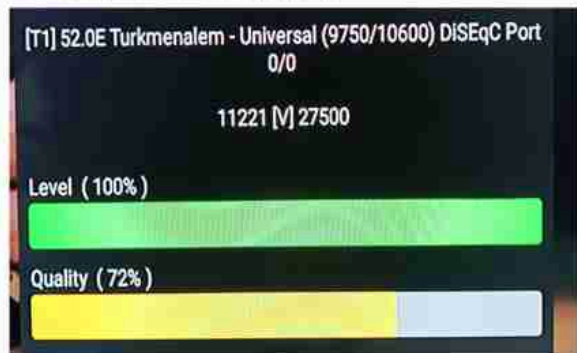

Iran/Shiraz : 03:05am

GMT : 11:35pm

Dubai : 03:35am