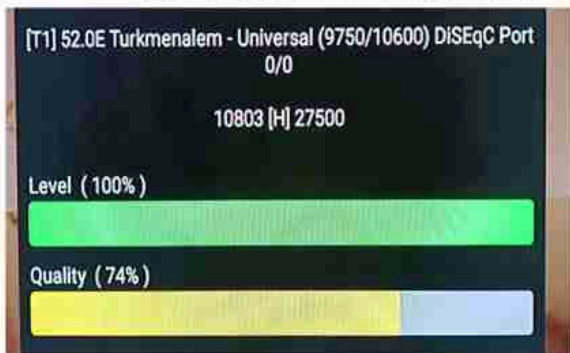

Iran/Shiraz : 03:05am

GMT : 11:35pm

Dubai : 03:35am