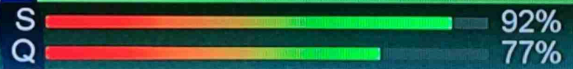

92%

Q

77%

00022 Radio Javan SD

TurkmenAlem 10887 , V , 27500 DVB-S

720*576 16:9 2.13 Mbps MPEG2 WNS

Tue., Aug. 23, 2022 16:36

ashrafmusic