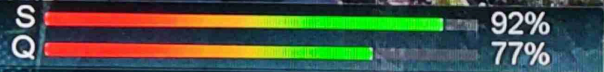

28:51

RTA SPORT

Ⓢ TXT Ⓜ EPS 🔒 HD

00033 RTA SPORTS

TurkmenAlem 10887 , V , 27500 DVB-S
1280*720 16:9 1.86 Mbps H264 WNS

S 92%
Q 77%

Tue., Aug. 23, 2022 16:37

HD