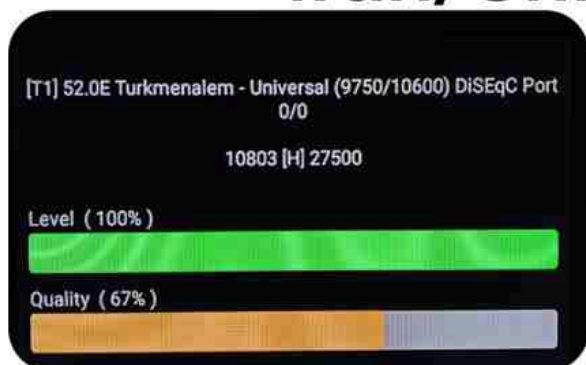

Iran/Shiraz: 05am

GMT : 01:30am

Dubai : 05:30am