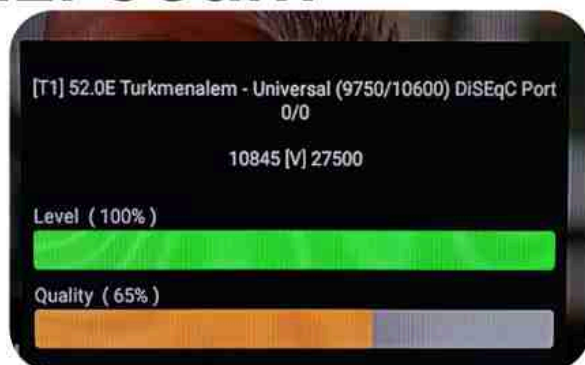

Iran/Shiraz: 05am

GMT : 01:30am

Dubai : 05:30am