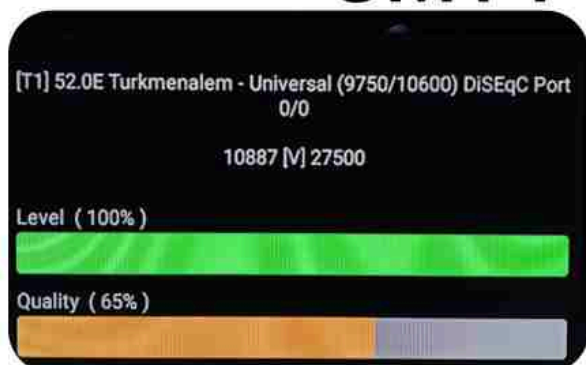

Iran/Shiraz: 05am

GMT : 01:30am

Dubai : 05:30am