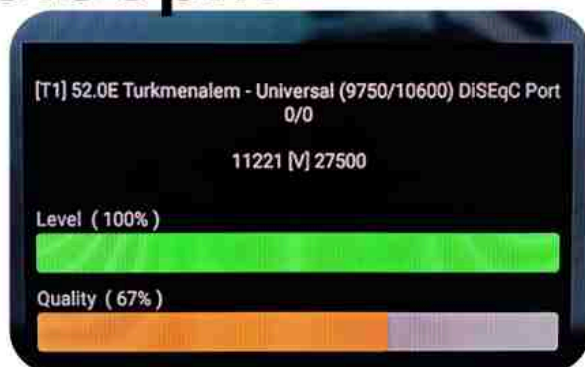

Iran/Shiraz: 01 am

GMT : 09:30pm

Dubai : 01:30am