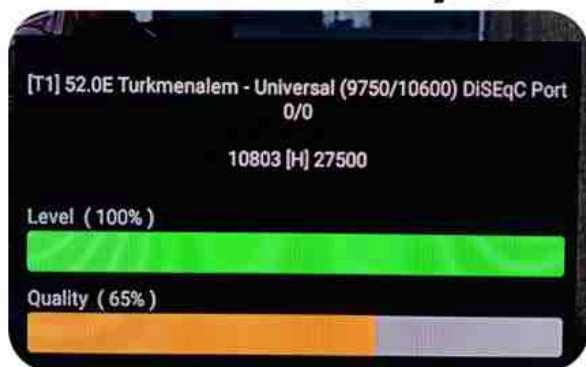

Iran/Shiraz: 01 am

GMT : 09:30pm

Dubai : 01:30am