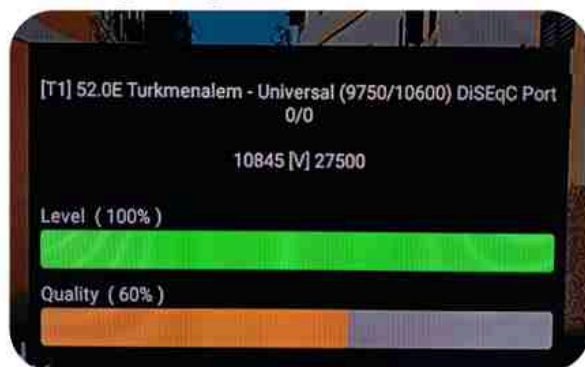

Iran/Shiraz: 01 am

GMT : 09:30pm

Dubai : 01:30am