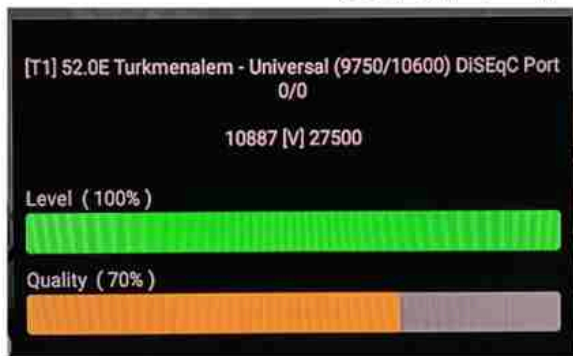

Iran/Shiraz: 01 am

GMT : 09:30pm

Dubai : 01:30am