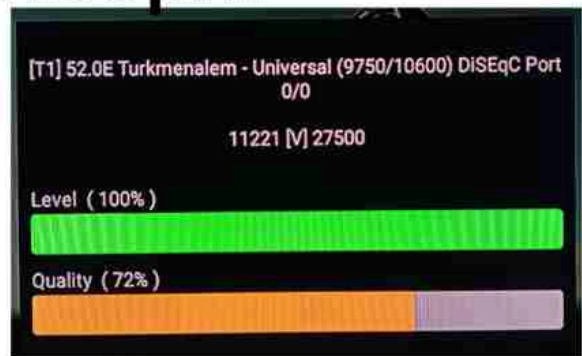

Iran/Shiraz: 01 am

GMT : 09:30pm

Dubai : 01:30am