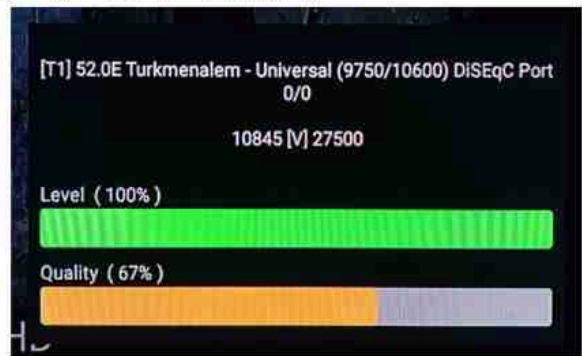

Iran/Shiraz: 01 am

GMT : 09:30pm

Dubai : 01:30am