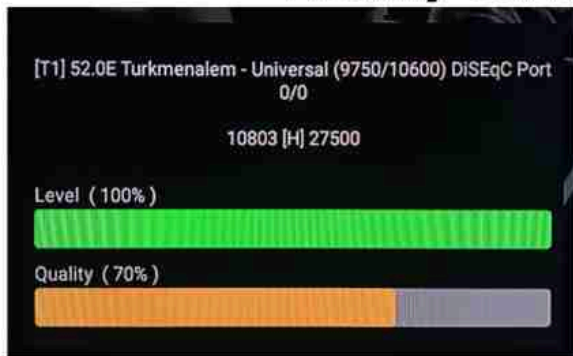

Iran/Shiraz: 01 am

GMT : 09:30pm

Dubai : 01:30am