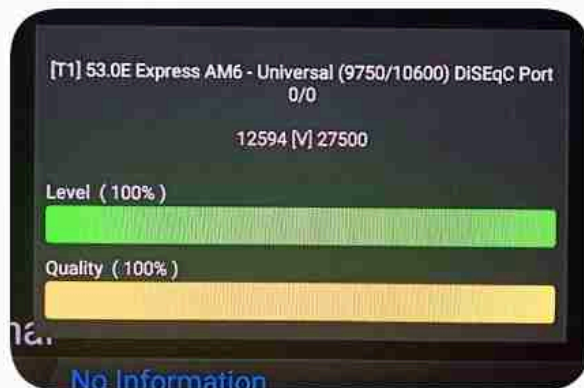

Iran / Bushehr : 06:30am

GMT : 03:00am

Dubai : 07:00am