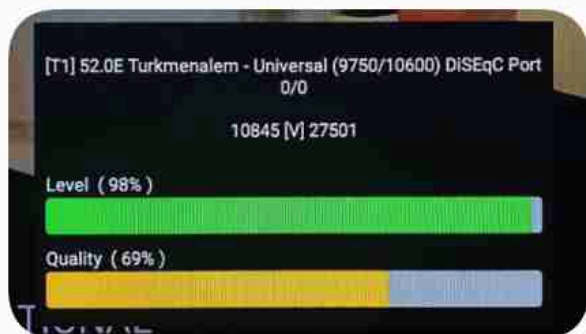

Iran / Bushehr : 06:30am

GMT : 03:00am

Dubai : 07:00am