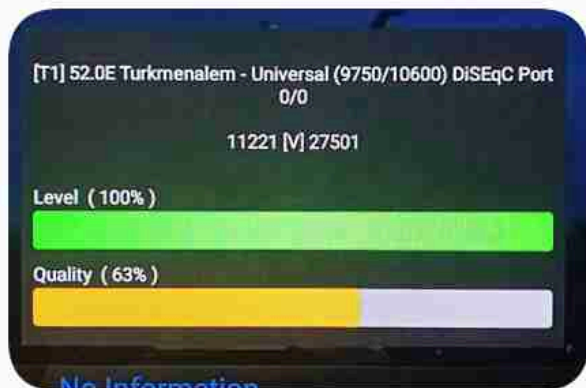

Iran / Bushehr : 06:30am

GMT : 03:00am

Dubai : 07:00am