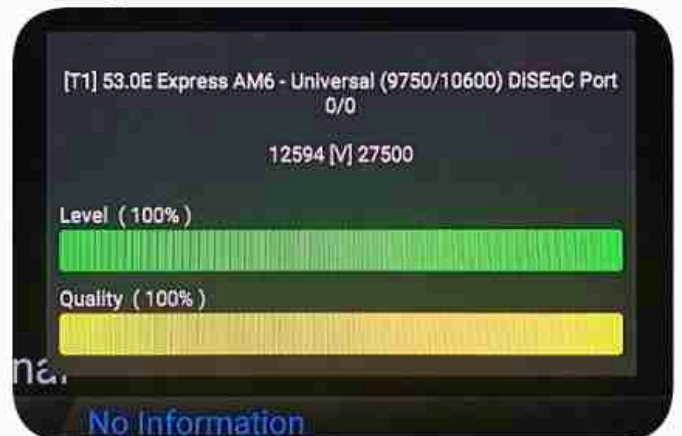

**Iran / Bushehr : 05:15pm**

**GMT : 01:45pm**

**Dubai : 05:45pm**