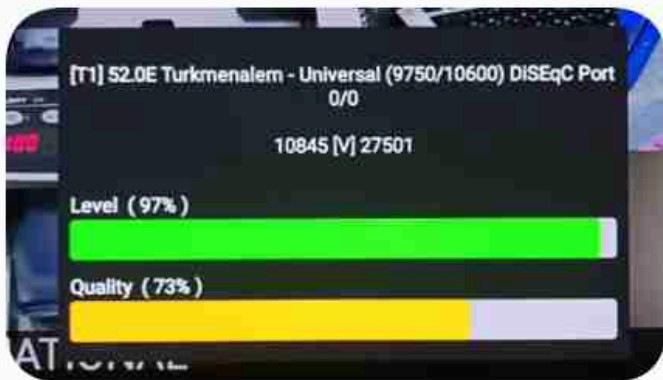

**Iran / Bushehr : 05:15pm**

**GMT : 01:45pm**

**Dubai : 05:45pm**