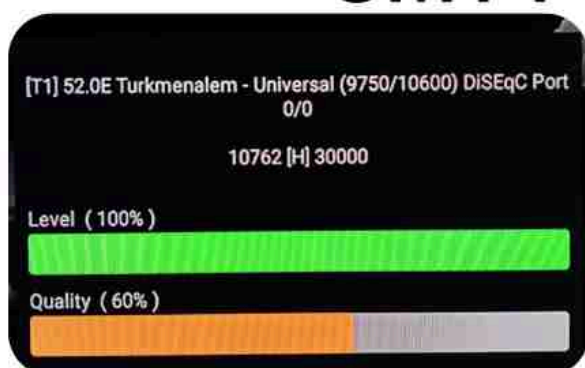

Iran/Shiraz: 05am

GMT : 01:30am

Dubai : 05:30am