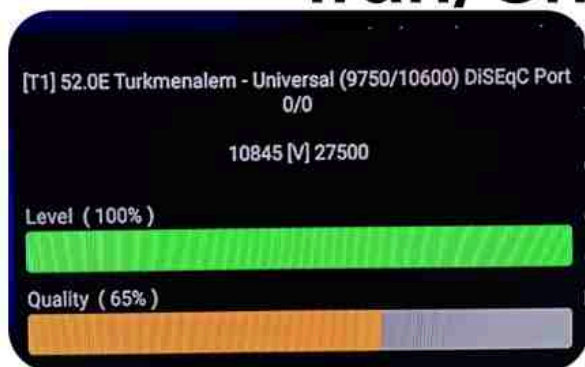

Iran/Shiraz: 05am

GMT : 01:30am

Dubai : 05:30am