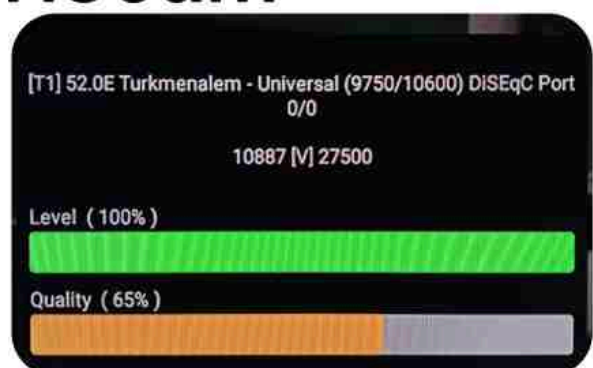

Iran/Shiraz: 05am

GMT : 01:30am

Dubai : 05:30am