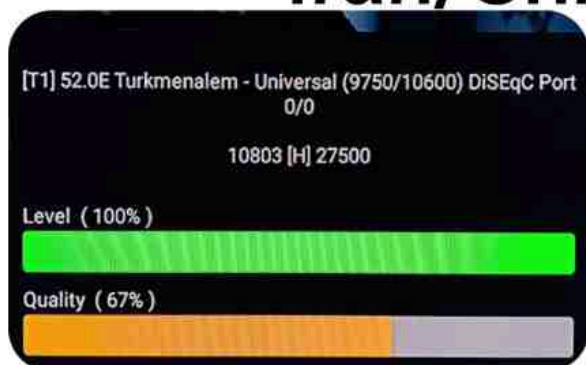

Iran/Shiraz: 01 am

GMT : 09:30pm

Dubai : 01:30am