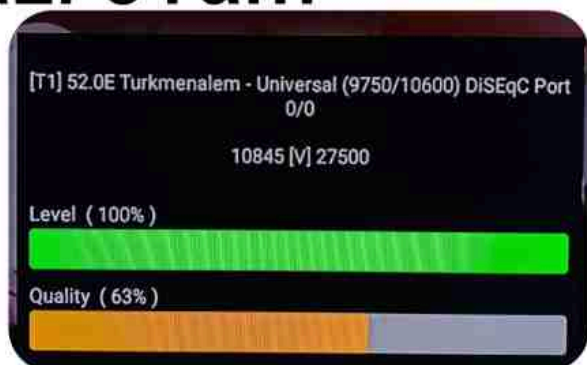

Iran/Shiraz: 01 am

GMT : 09:30pm

Dubai : 01:30am