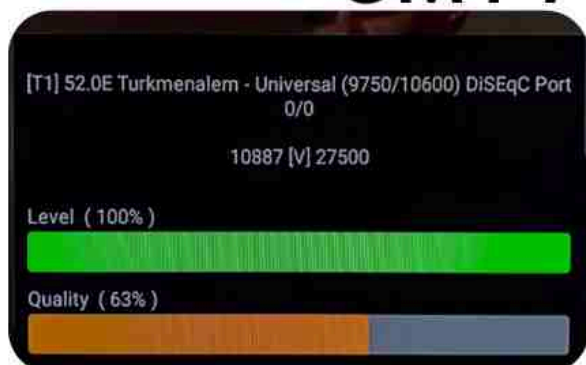

Iran/Shiraz: 01 am

GMT : 09:30pm

Dubai : 01:30am