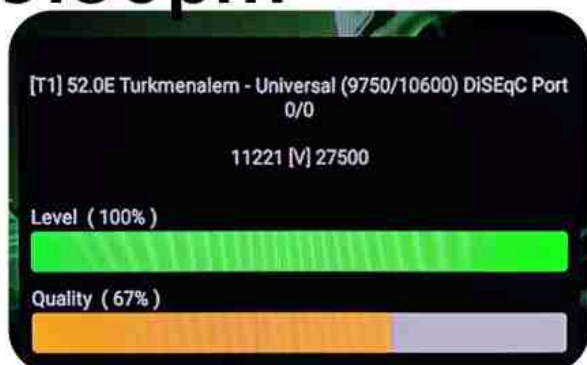

Iran/Shiraz: 01 am

GMT : 09:30pm

Dubai : 01:30am