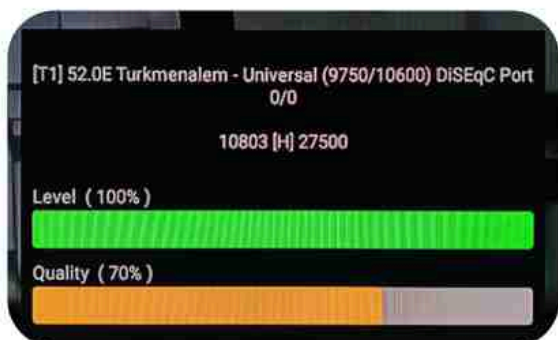

Iran/Shiraz: 01 am

GMT : 09:30pm

Dubai : 01:30am