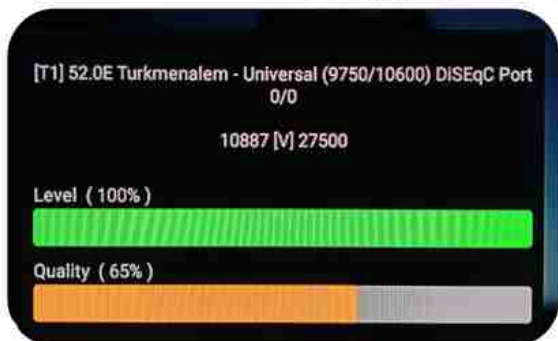

Iran/Shiraz: 01 am

GMT : 09:30pm

Dubai : 01:30am