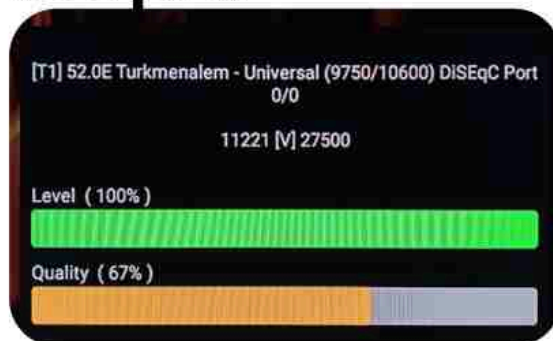

Iran/Shiraz: 01 am

GMT : 09:30pm

Dubai : 01:30am