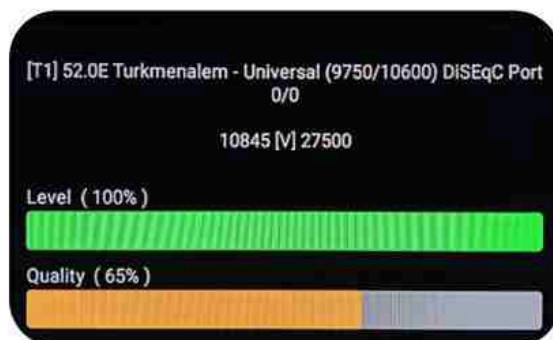

Iran/Shiraz: 01 am

GMT : 09:30pm

Dubai : 01:30am