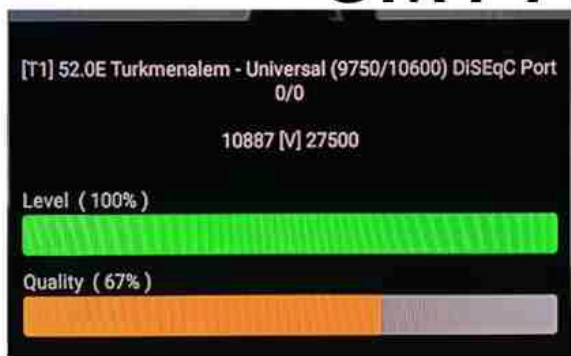

Iran/Shiraz: 01 am

GMT : 09:30pm

Dubai : 01:30am