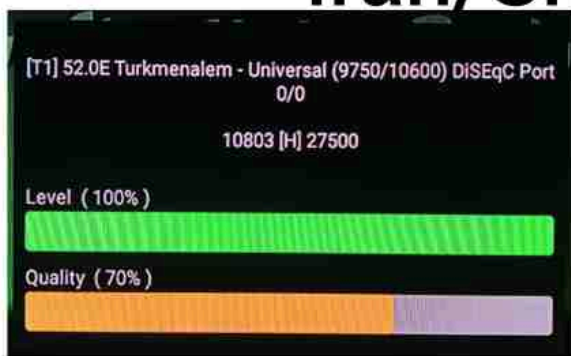

Iran/Shiraz: 01 am

GMT : 09:30pm

Dubai : 01:30am