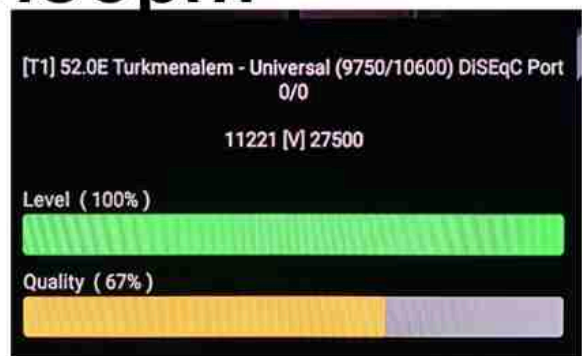

Iran/Shiraz: 01 am

GMT : 09:30pm

Dubai : 01:30am