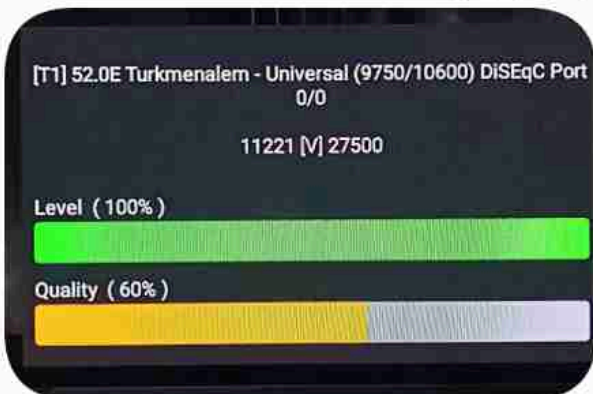

Iran / Bushehr : 11:30pm

GMT : 08:00pm

Dubai : 12:00am