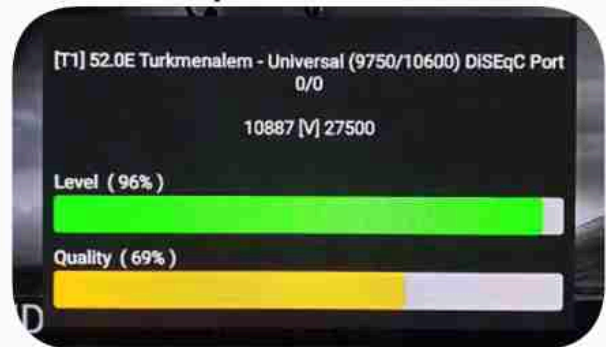

Iran / Bushehr : 11:30pm

GMT : 08:00pm

Dubai : 12:00am