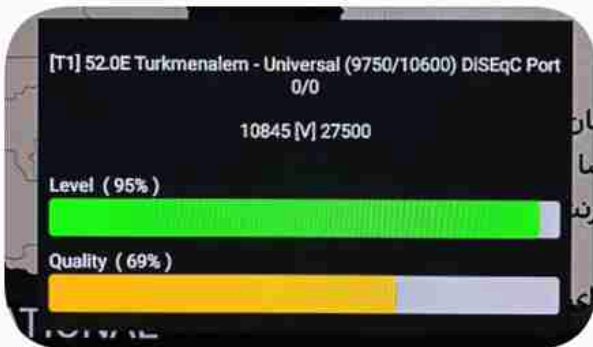

Iran / Bushehr : 11:30pm

GMT : 08:00pm

Dubai : 12:00am