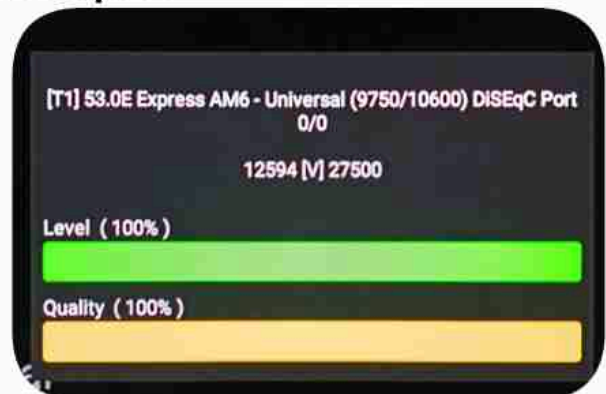

Iran / Bushehr : 11:30pm

GMT : 08:00pm

Dubai : 12:00am