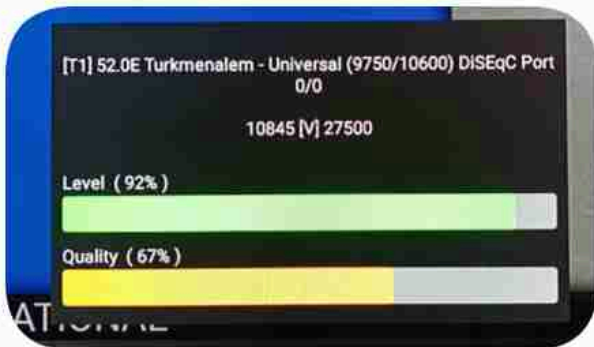

Iran / Bushehr : 10:30am

GMT : 07:00am

Dubai : 11:00am