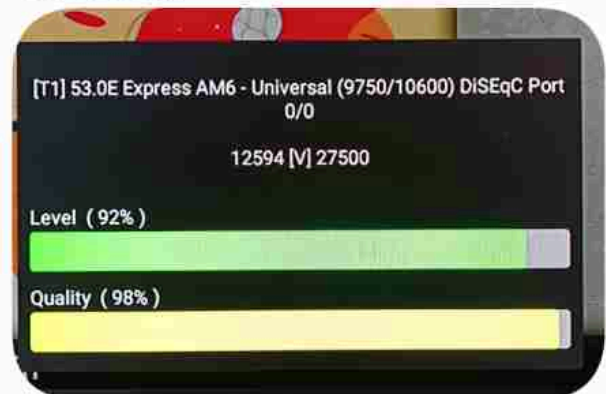

Iran / Bushehr : 10:30am

GMT : 07:00am

Dubai : 11:00am