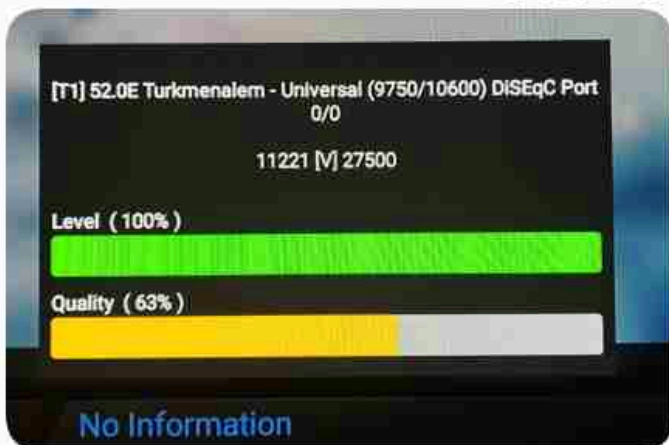

iran / boshehr : 01:15am

GMT : 09:45pm

dubai : 01:45am