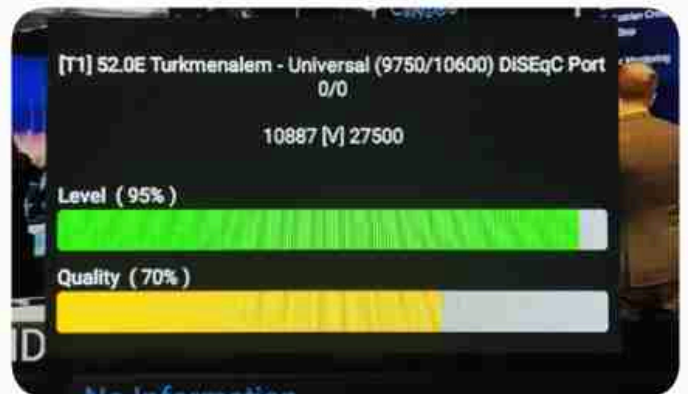

iran / boshehr : 01:15am

GMT : 09:45pm

dubai : 01:45am