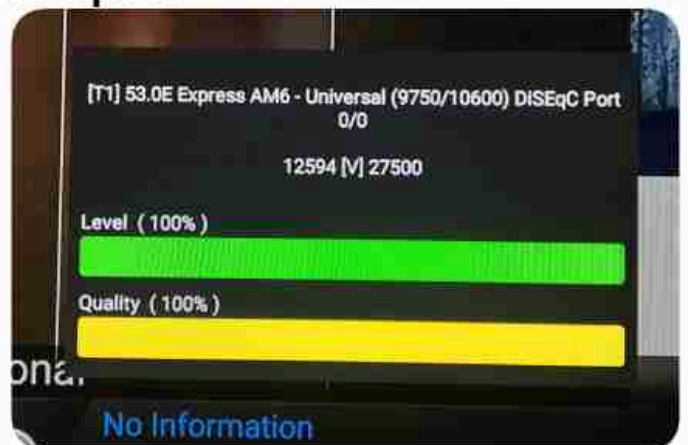

iran / boshehr : 01:15am

GMT : 09:45pm

dubai : 01:45am