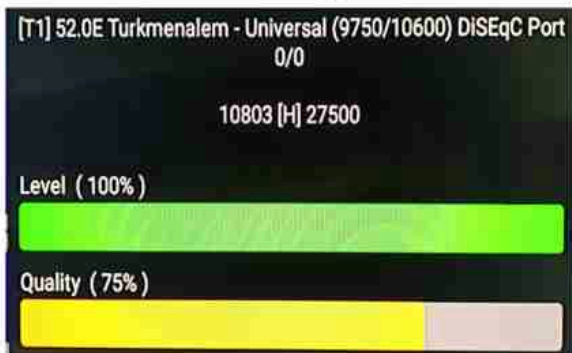

Iran/Shiraz : 02:05am

GMT : 10:35pm

Dubai : 02:35am