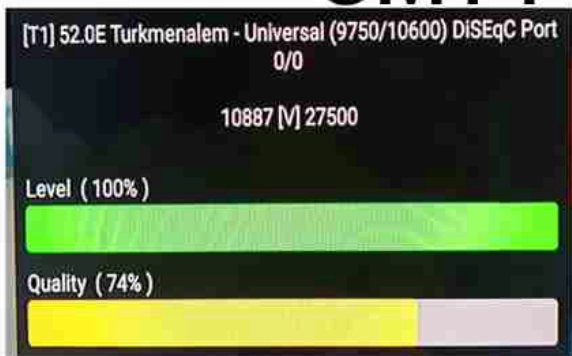

Iran/Shiraz : 02:05am

GMT : 10:35pm

Dubai : 02:35am