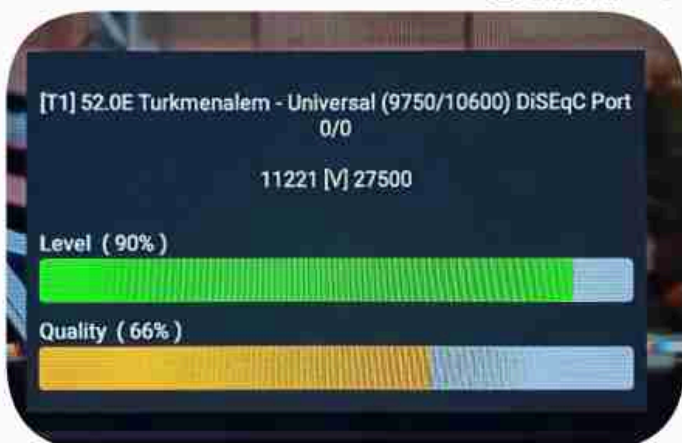

Iran / Bushehr : 12:00pm

GMT : 08:30am

Dubai : 12:30pm