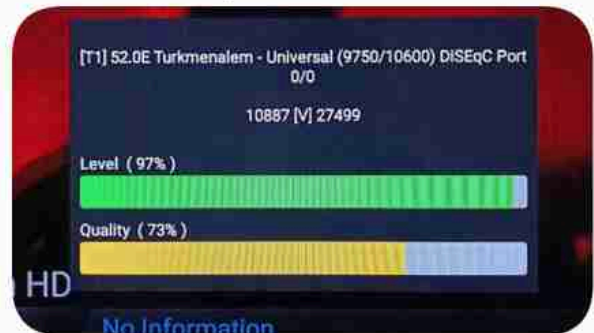

Iran / Bushehr : 02:30pm

GMT : 11:00am

Dubai : 03:00pm