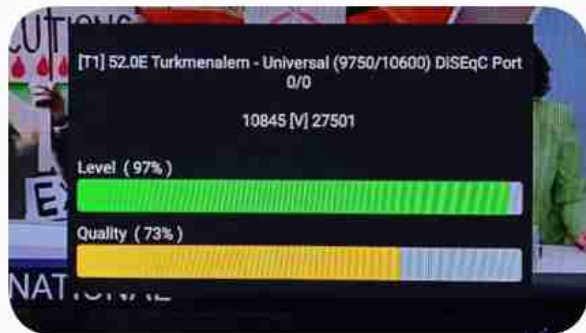

Iran / Bushehr : 02:30pm

GMT : 11:00am

Dubai : 03:00pm