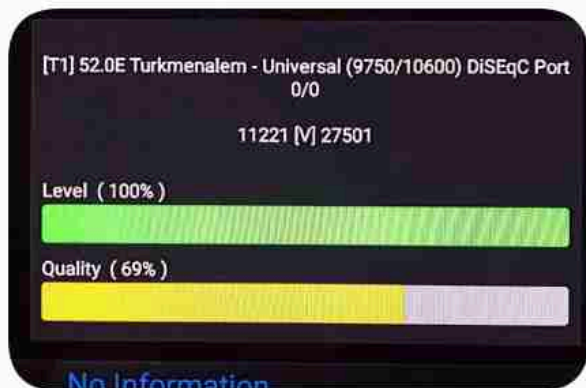

Iran / Bushehr : 02:30pm

GMT : 11:00am

Dubai : 03:00pm