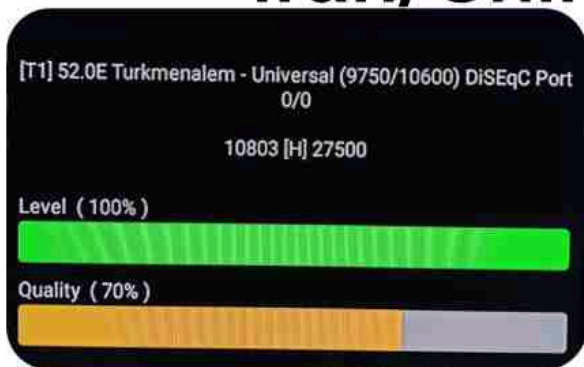

Iran/Shiraz: 05am

GMT : 01:30am

Dubai : 05:30am