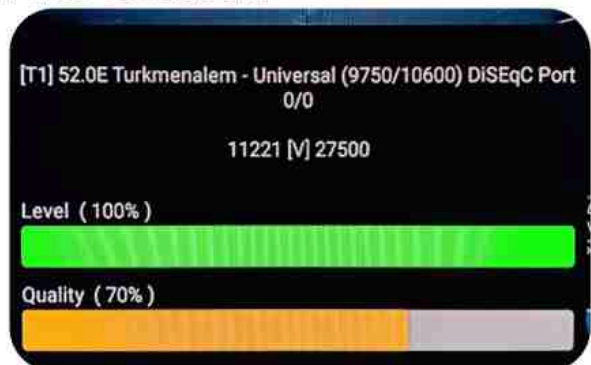

Iran/Shiraz: 05am

GMT : 01:30am

Dubai : 05:30am