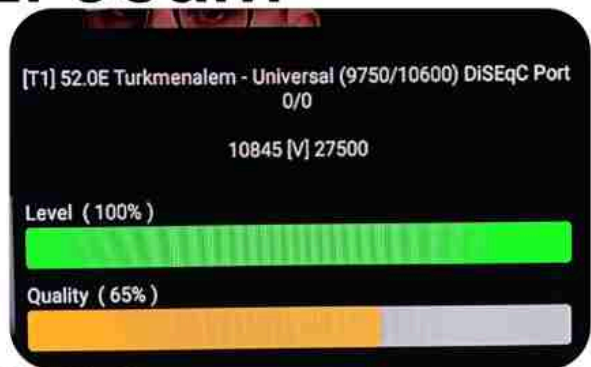

Iran/Shiraz: 05am

GMT : 01:30am

Dubai : 05:30am