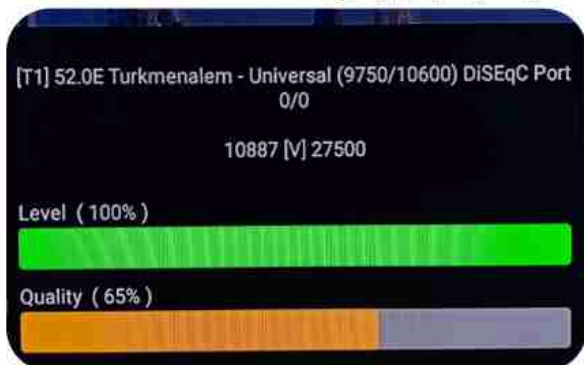

Iran/Shiraz: 05am

GMT : 01:30am

Dubai : 05:30am