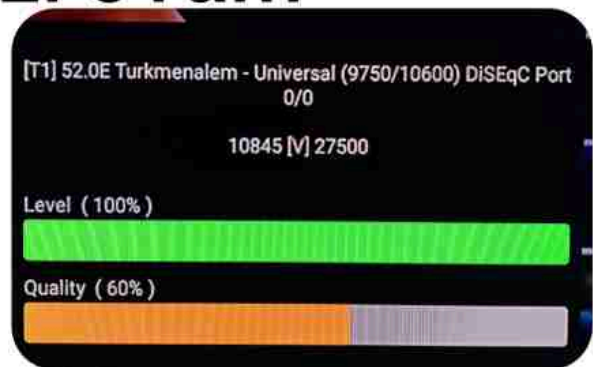

Iran/Shiraz: 01 am

GMT : 09:30pm

Dubai : 01:30am