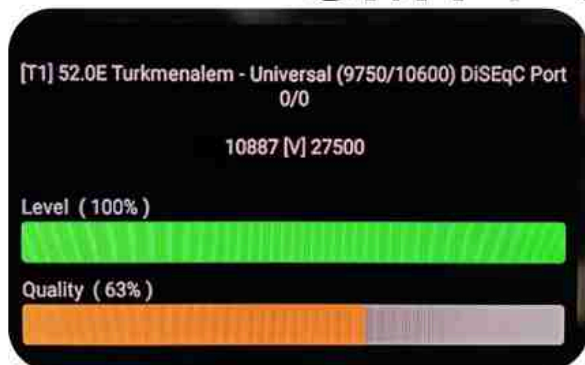

Iran/Shiraz: 01 am

GMT : 09:30pm

Dubai : 01:30am