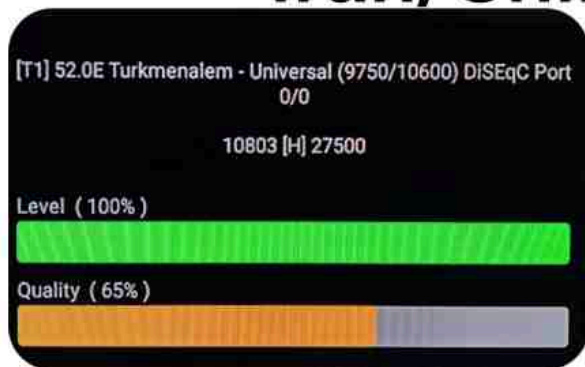

Iran/Shiraz: 01 am

GMT : 09:30pm

Dubai : 01:30am