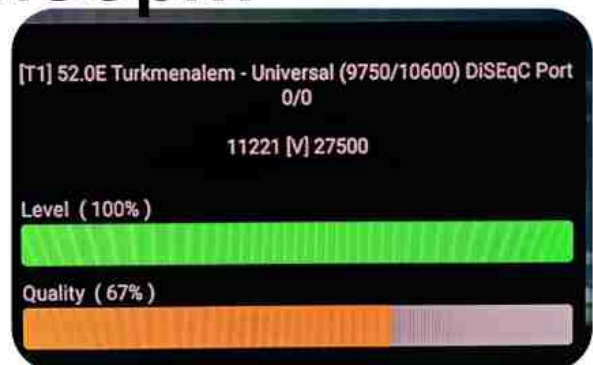

Iran/Shiraz: 01 am

GMT : 09:30pm

Dubai : 01:30am