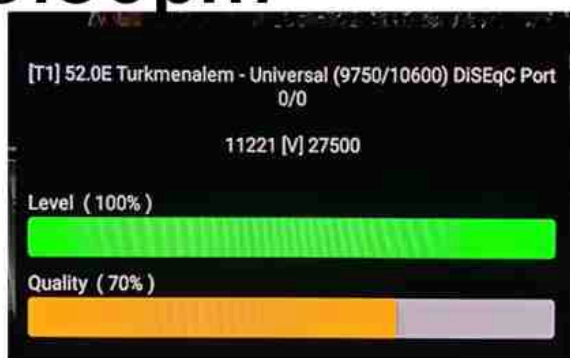

Iran/Shiraz: 01 am

GMT : 09:30pm

Dubai : 01:30am