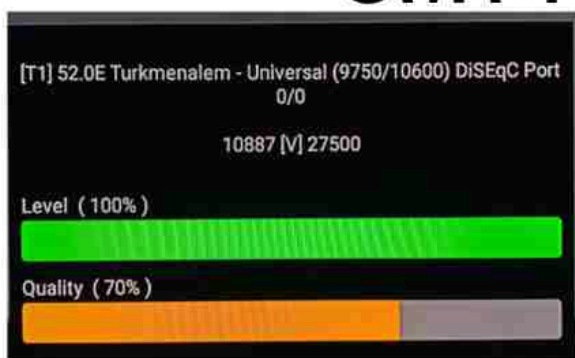

Iran/Shiraz: 01 am

GMT : 09:30pm

Dubai : 01:30am