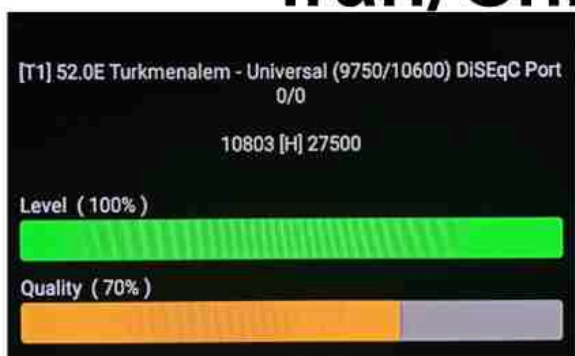

Iran/Shiraz: 01 am

GMT : 09:30pm

Dubai : 01:30am