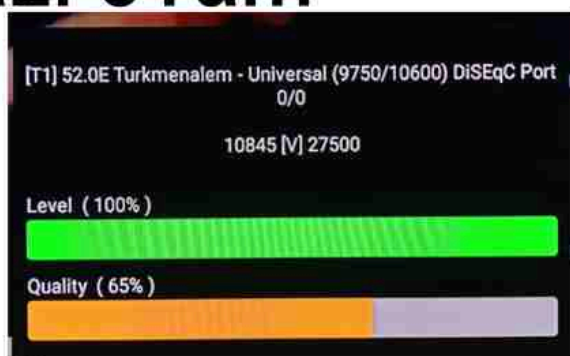

Iran/Shiraz: 01 am

GMT : 09:30pm

Dubai : 01:30am