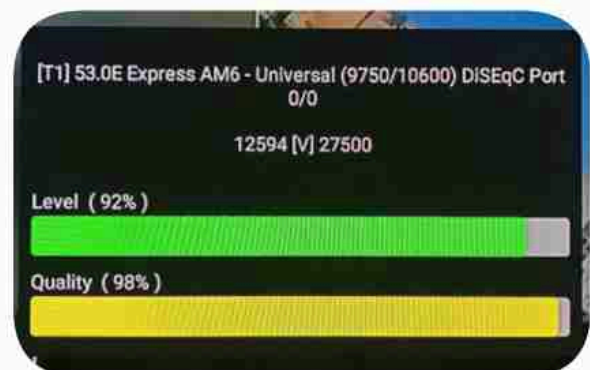

Iran / Bushehr : 09_50pm

GMT : 06_20pm

Dubai : 10_20pm