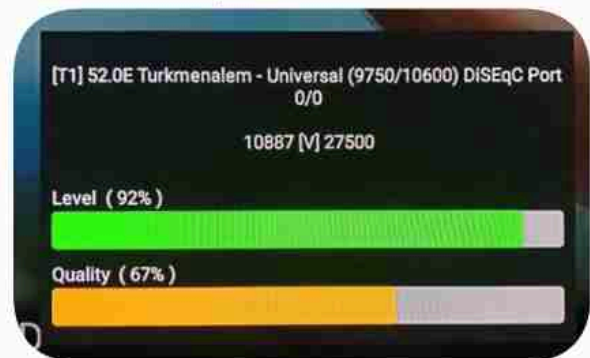

Iran / Bushehr : 09_50pm

GMT : 06_20pm

Dubai : 10_20pm