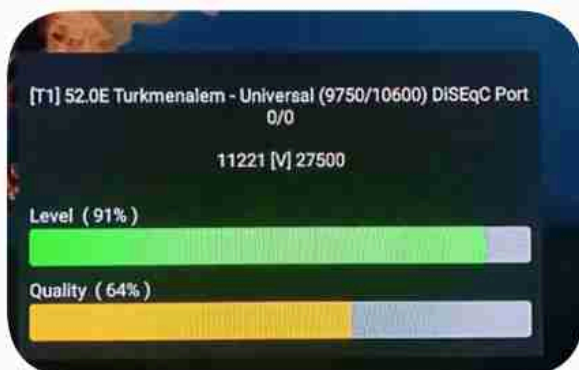

Iran / Bushehr : 09_50pm

GMT : 06_20pm

Dubai : 10_20pm