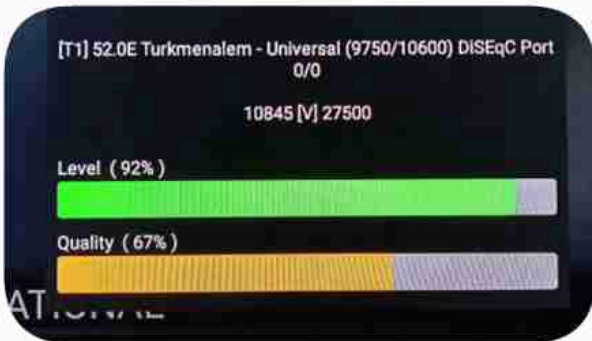

Iran / Bushehr : 07:30pm

GMT : 04:00pm

Dubai : 08:00pm