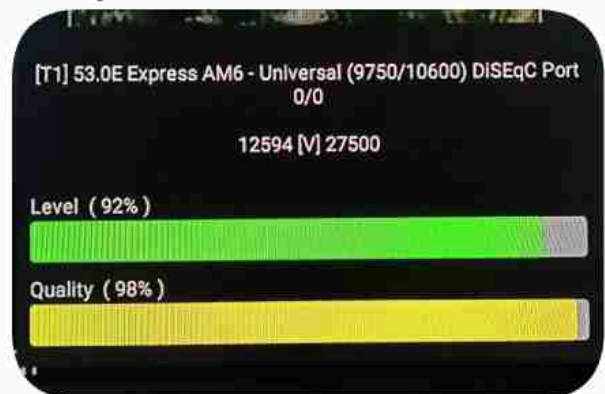

Iran / Bushehr : 07:30pm

GMT : 04:00pm

Dubai : 08:00pm