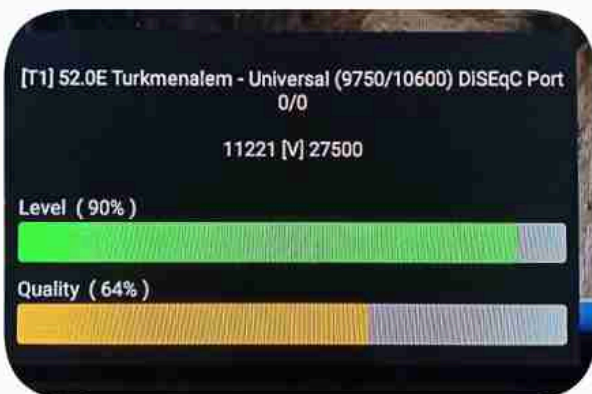

Iran / Bushehr : 07:30pm

GMT : 04:00pm

Dubai : 08:00pm