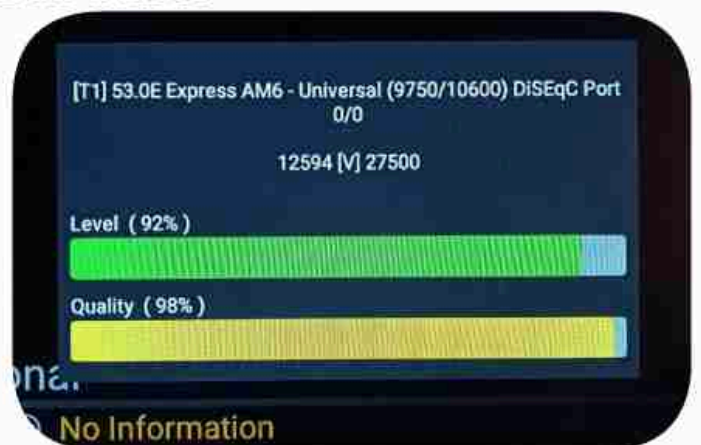

Iran / Bushehr : 12:00pm

GMT : 08:30am

Dubai : 12:30pm