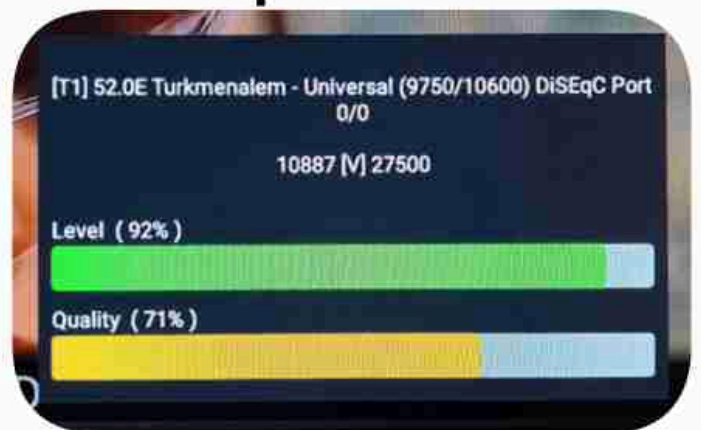

Iran / Bushehr : 12:00pm

GMT : 08:30am

Dubai : 12:30pm