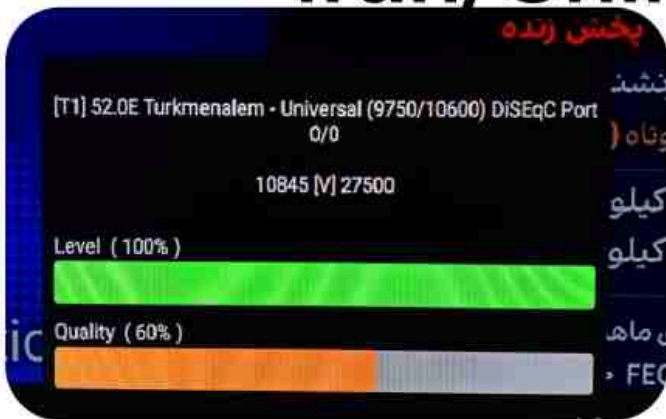

Iran/Shiraz : 01 am

GMT : 09:30pm

Dubai : 01:30am