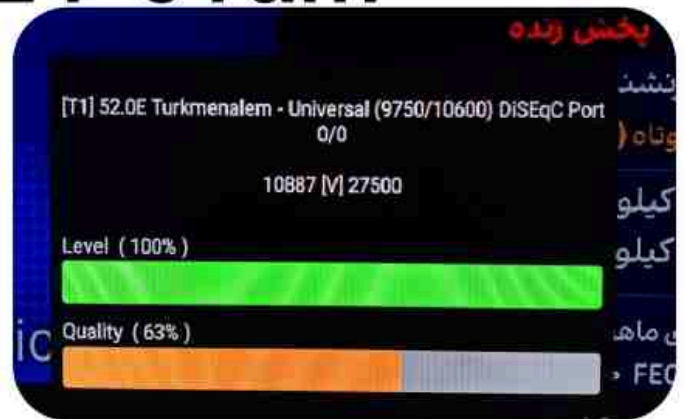

Iran/Shiraz : 01 am

GMT : 09:30pm

Dubai : 01:30am