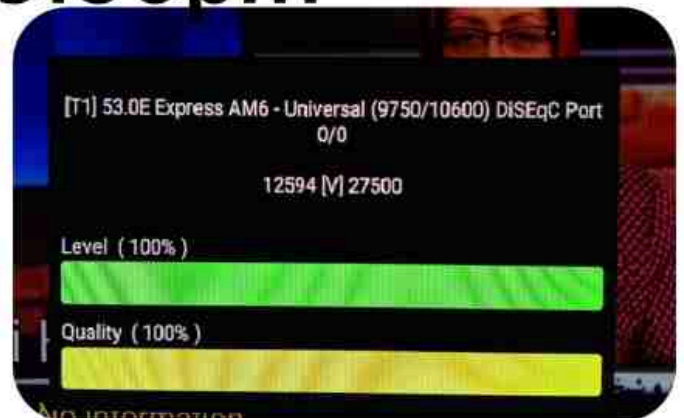

Iran/Shiraz : 01 am

GMT : 09:30pm

Dubai : 01:30am