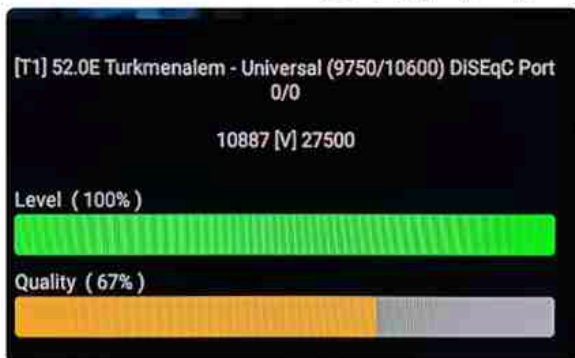

Iran/Shiraz: 05am

GMT : 01:30am

Dubai : 05:30am