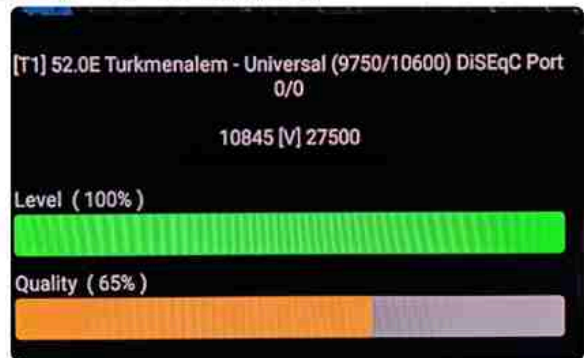

Iran/Shiraz: 05am

GMT : 01:30am

Dubai : 05:30am