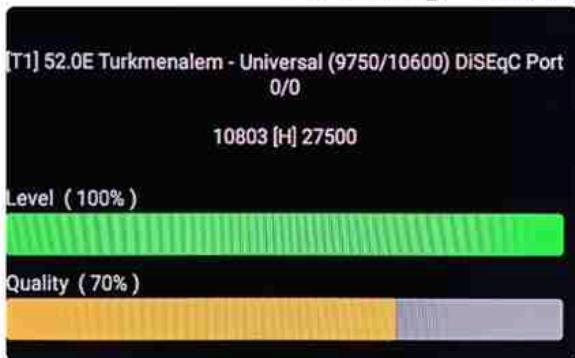

Iran/Shiraz: 05am

GMT : 01:30am

Dubai : 05:30am