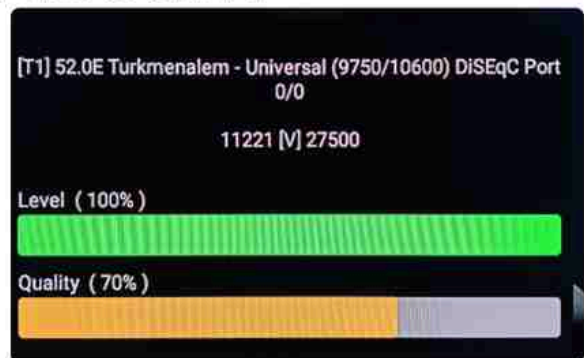

Iran/Shiraz: 05am

GMT : 01:30am

Dubai : 05:30am