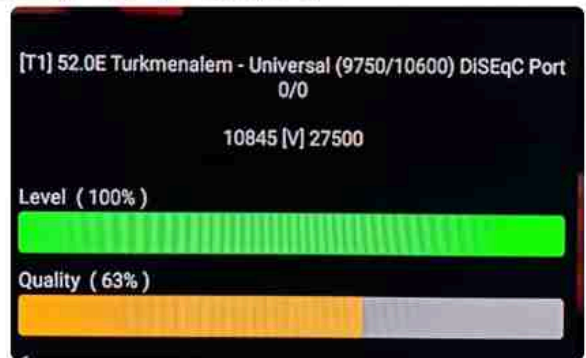

Iran/Shiraz: 01 am

GMT : 09:30pm

Dubai : 01:30am