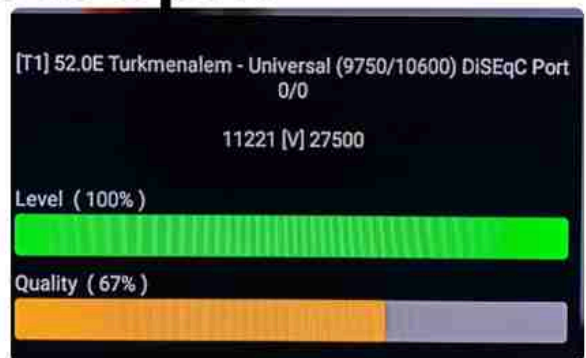

Iran/Shiraz: 01 am

GMT : 09:30pm

Dubai : 01:30am