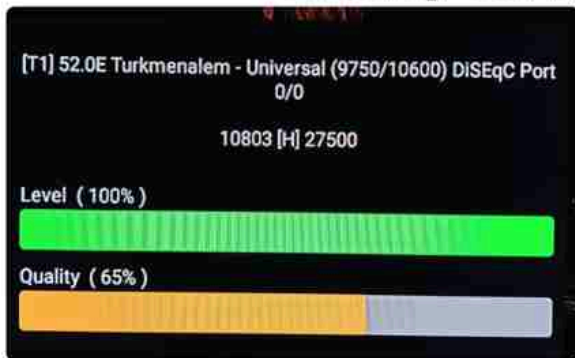

Iran/Shiraz: 01 am

GMT : 09:30pm

Dubai : 01:30am