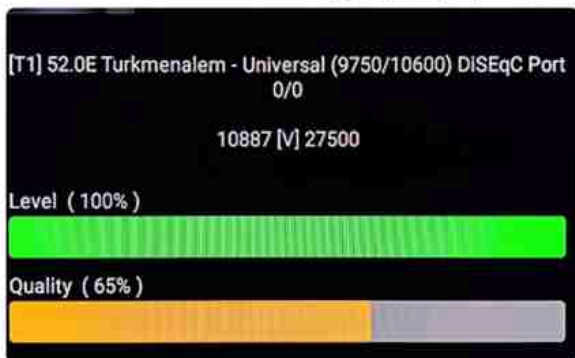

Iran/Shiraz: 01 am

GMT : 09:30pm

Dubai : 01:30am