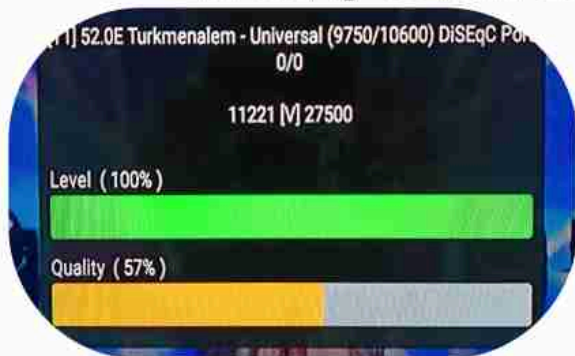

**Iran/Shiraz : 01:15am**

**GTM : 09:45pm**

**Dubai : 01:45am**