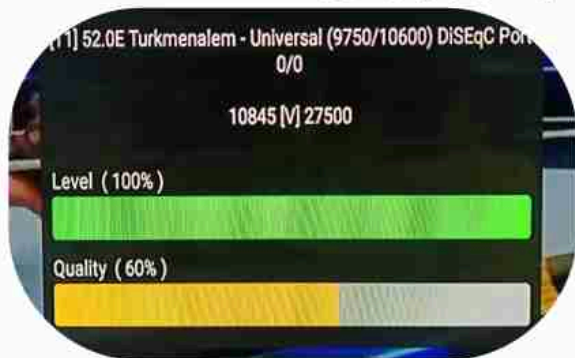

**Iran/Shiraz : 01:15am**

**GTM : 09:45pm**

**Dubai : 01:45am**