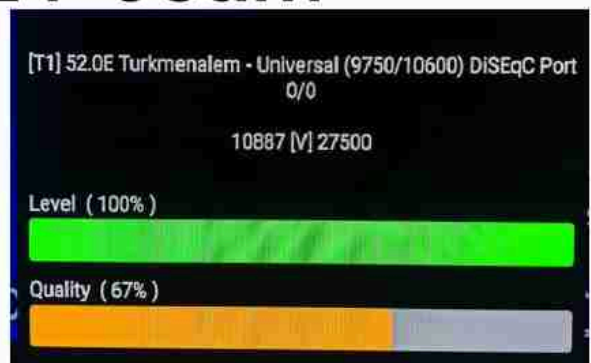

Iran/Shiraz : 05am

GMT : 01:30am

Dubai : 05:30am