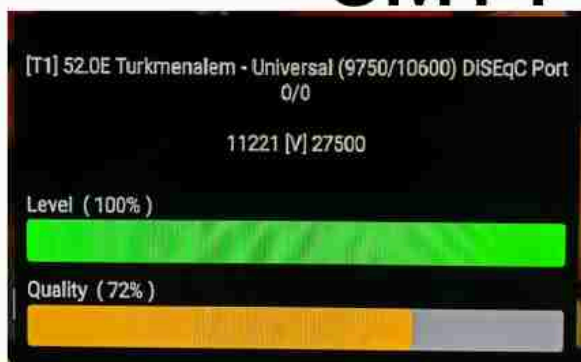

Iran/Shiraz : 05am

GMT : 01:30am

Dubai : 05:30am