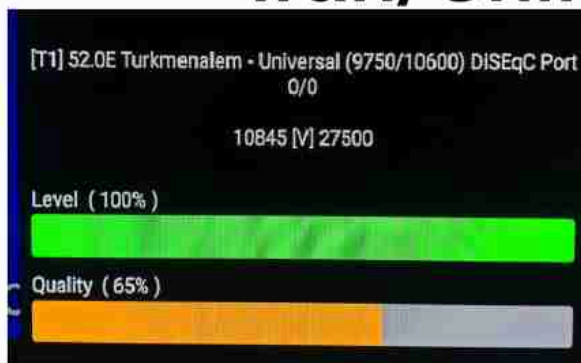

Iran/Shiraz : 05am

GMT : 01:30am

Dubai : 05:30am