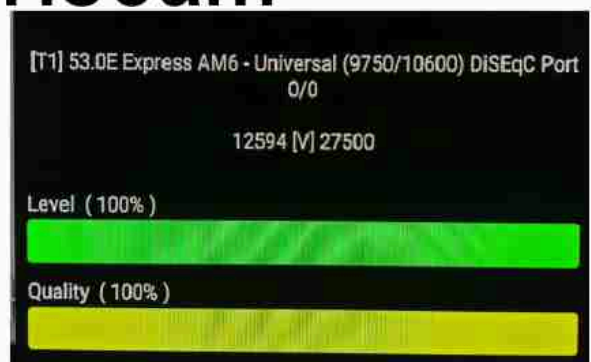

Iran/Shiraz : 05am

GMT : 01:30am

Dubai : 05:30am