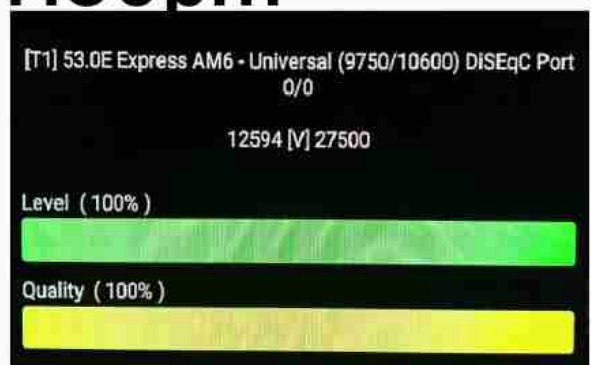

Iran/Shiraz : 03am

GMT : 11:30pm

Dubai : 03:30am