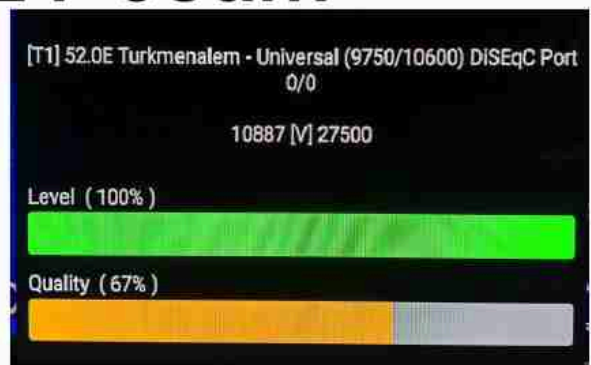

Iran/Shiraz : 03am

GMT : 11:30pm

Dubai : 03:30am