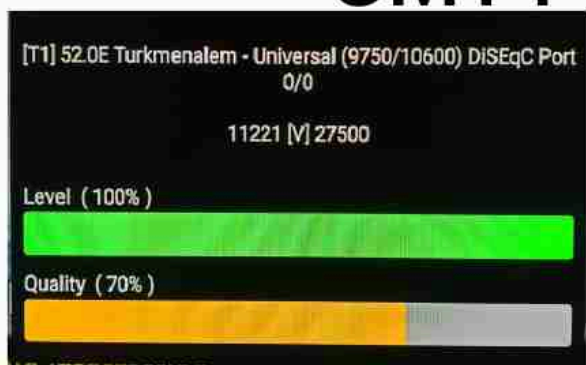

Iran/Shiraz : 03am

GMT : 11:30pm

Dubai : 03:30am