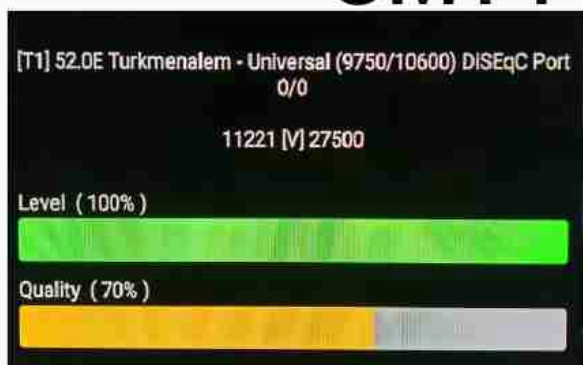

Iran/Shiraz : 02am

GMT : 10:30pm

Dubai : 02:30am