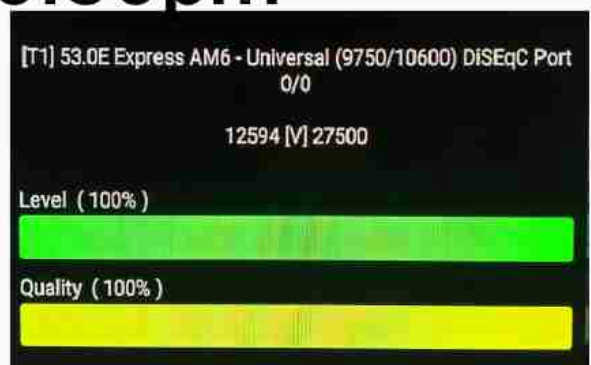

Iran/Shiraz : 02am

GMT : 10:30pm

Dubai : 02:30am