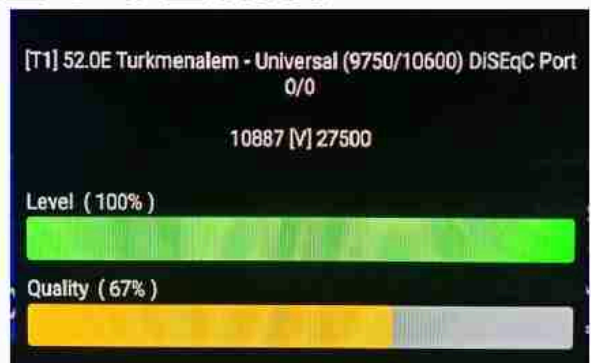

Iran/Shiraz : 02am

GMT : 10:30pm

Dubai : 02:30am