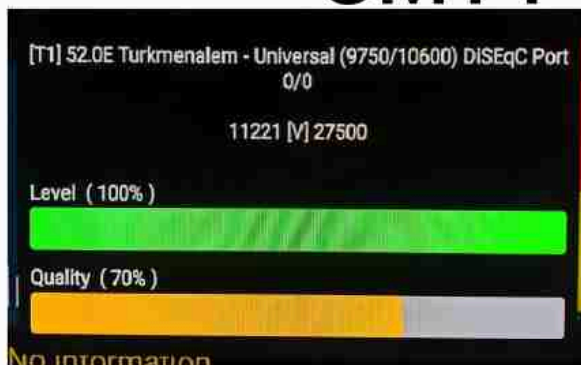

Iran/Shiraz : 01 am

GMT : 09:30pm

Dubai : 01:30am