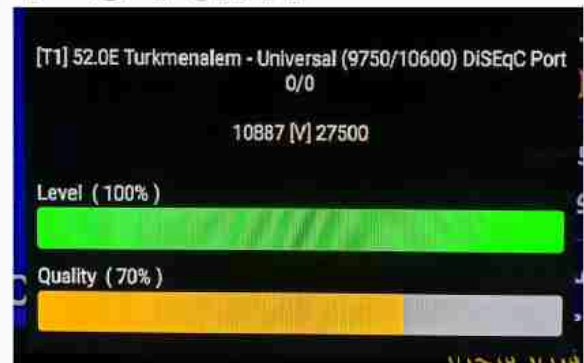

Iran/Shiraz : 01 am

GMT : 09:30pm

Dubai : 01:30am