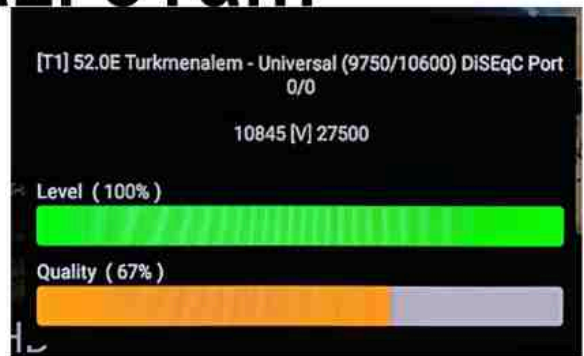

Iran/Shiraz: 01 am

GMT : 09:30pm

Dubai : 01:30am