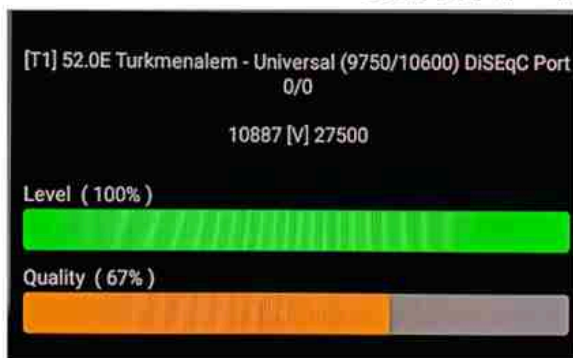

Iran/Shiraz: 01 am

GMT : 09:30pm

Dubai : 01:30am