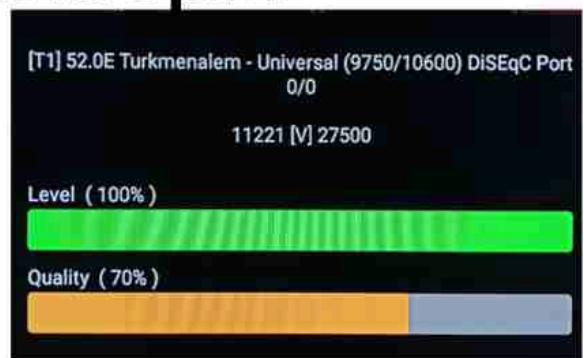

Iran/Shiraz: 01 am

GMT : 09:30pm

Dubai : 01:30am