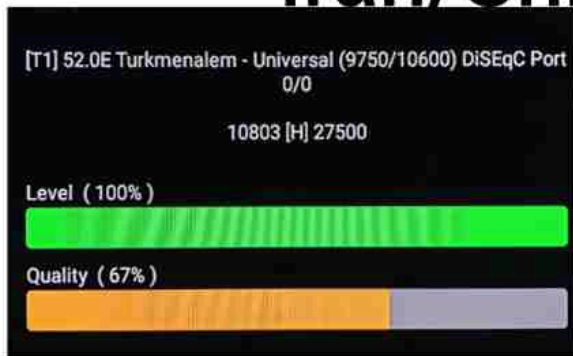

Iran/Shiraz: 01 am

GMT : 09:30pm

Dubai : 01:30am