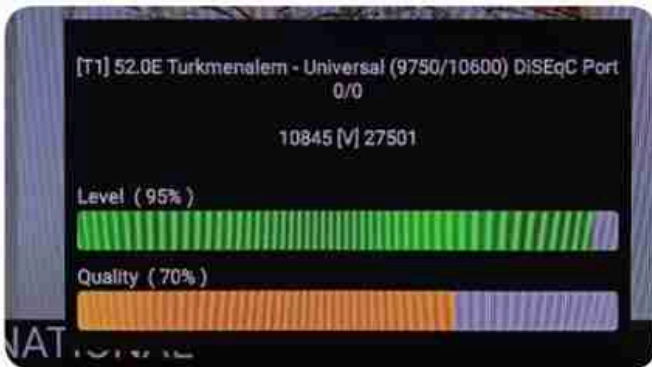

Iran / Bushehr : 11:00am

GMT : 07:30am

GMT : 11:30am