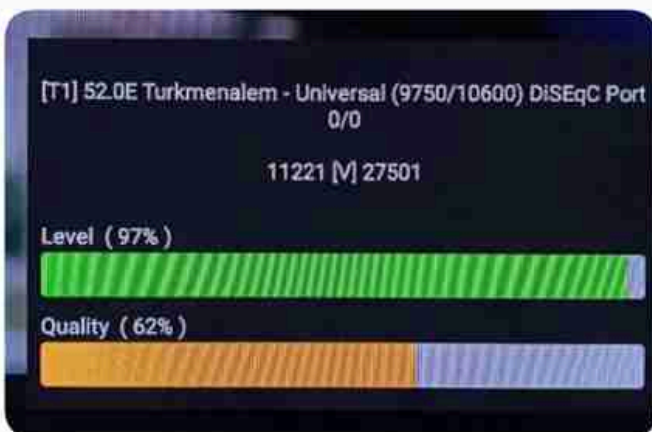

Iran / Bushehr : 11:00am

GMT : 07:30am

GMT : 11:30am