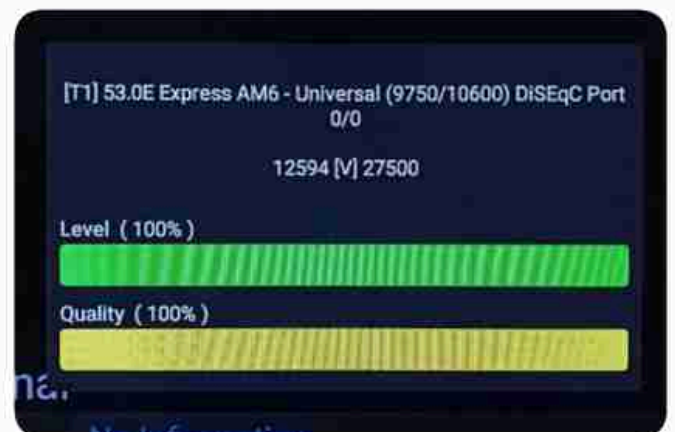

Iran / Bushehr : 11:00am

GMT : 07:30am

GMT : 11:30am