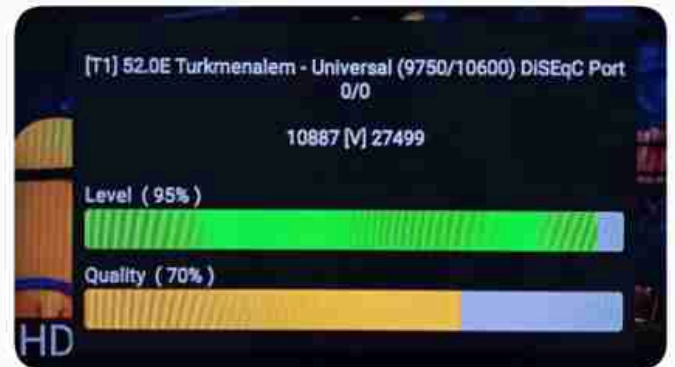

Iran / Bushehr : 11:00am

GMT : 07:30am

GMT : 11:30am