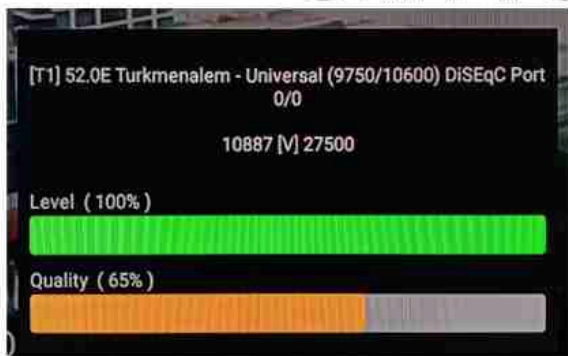

Iran/Shiraz: 01 am

GMT : 09:30pm

Dubai : 01:30am