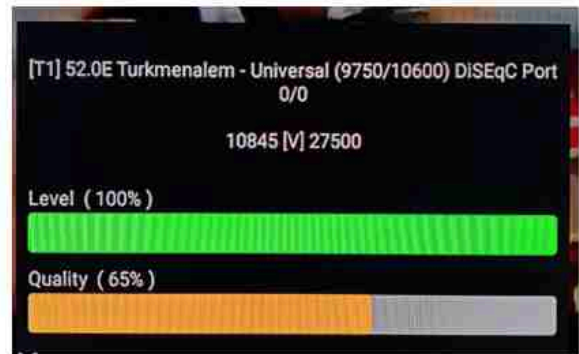

Iran/Shiraz: 01 am

GMT : 09:30pm

Dubai : 01:30am