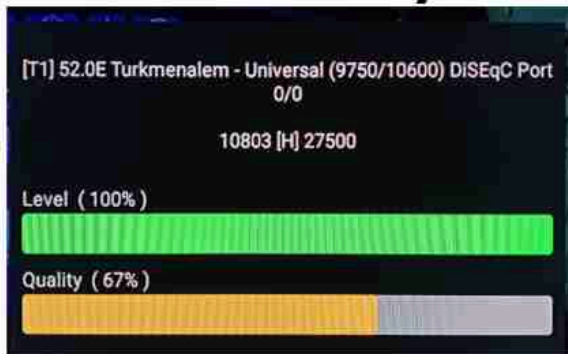

Iran/Shiraz: 01 am

GMT : 09:30pm

Dubai : 01:30am