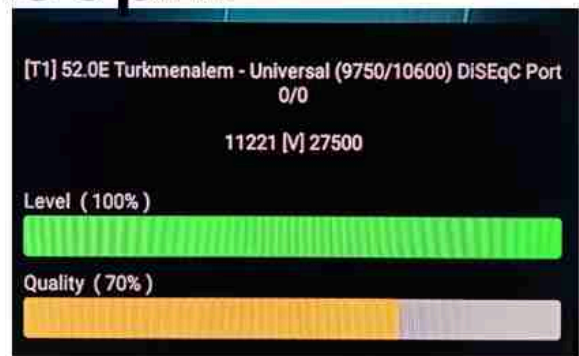

Iran/Shiraz: 01 am

GMT : 09:30pm

Dubai : 01:30am