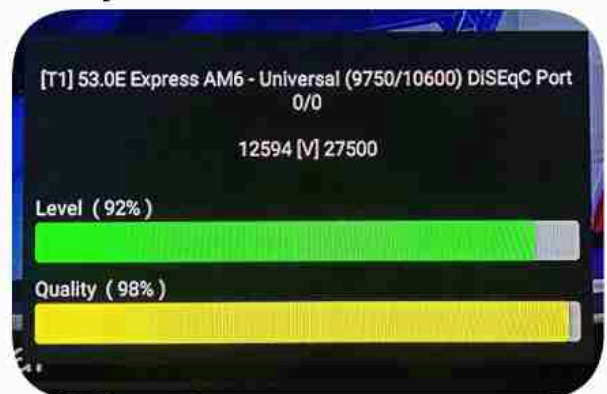

Iran / Bushehr : 11:30pm

GMT : 08:00pm

Dubai : 12:00pm