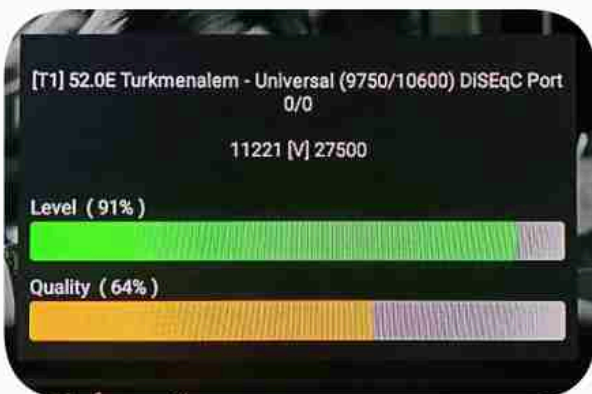

Iran / Bushehr : 11:30pm

GMT : 08:00pm

Dubai : 12:00pm