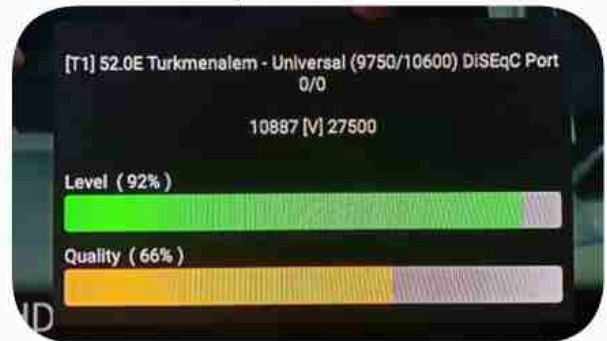

Iran / Bushehr : 11:30pm

GMT : 08:00pm

Dubai : 12:00pm