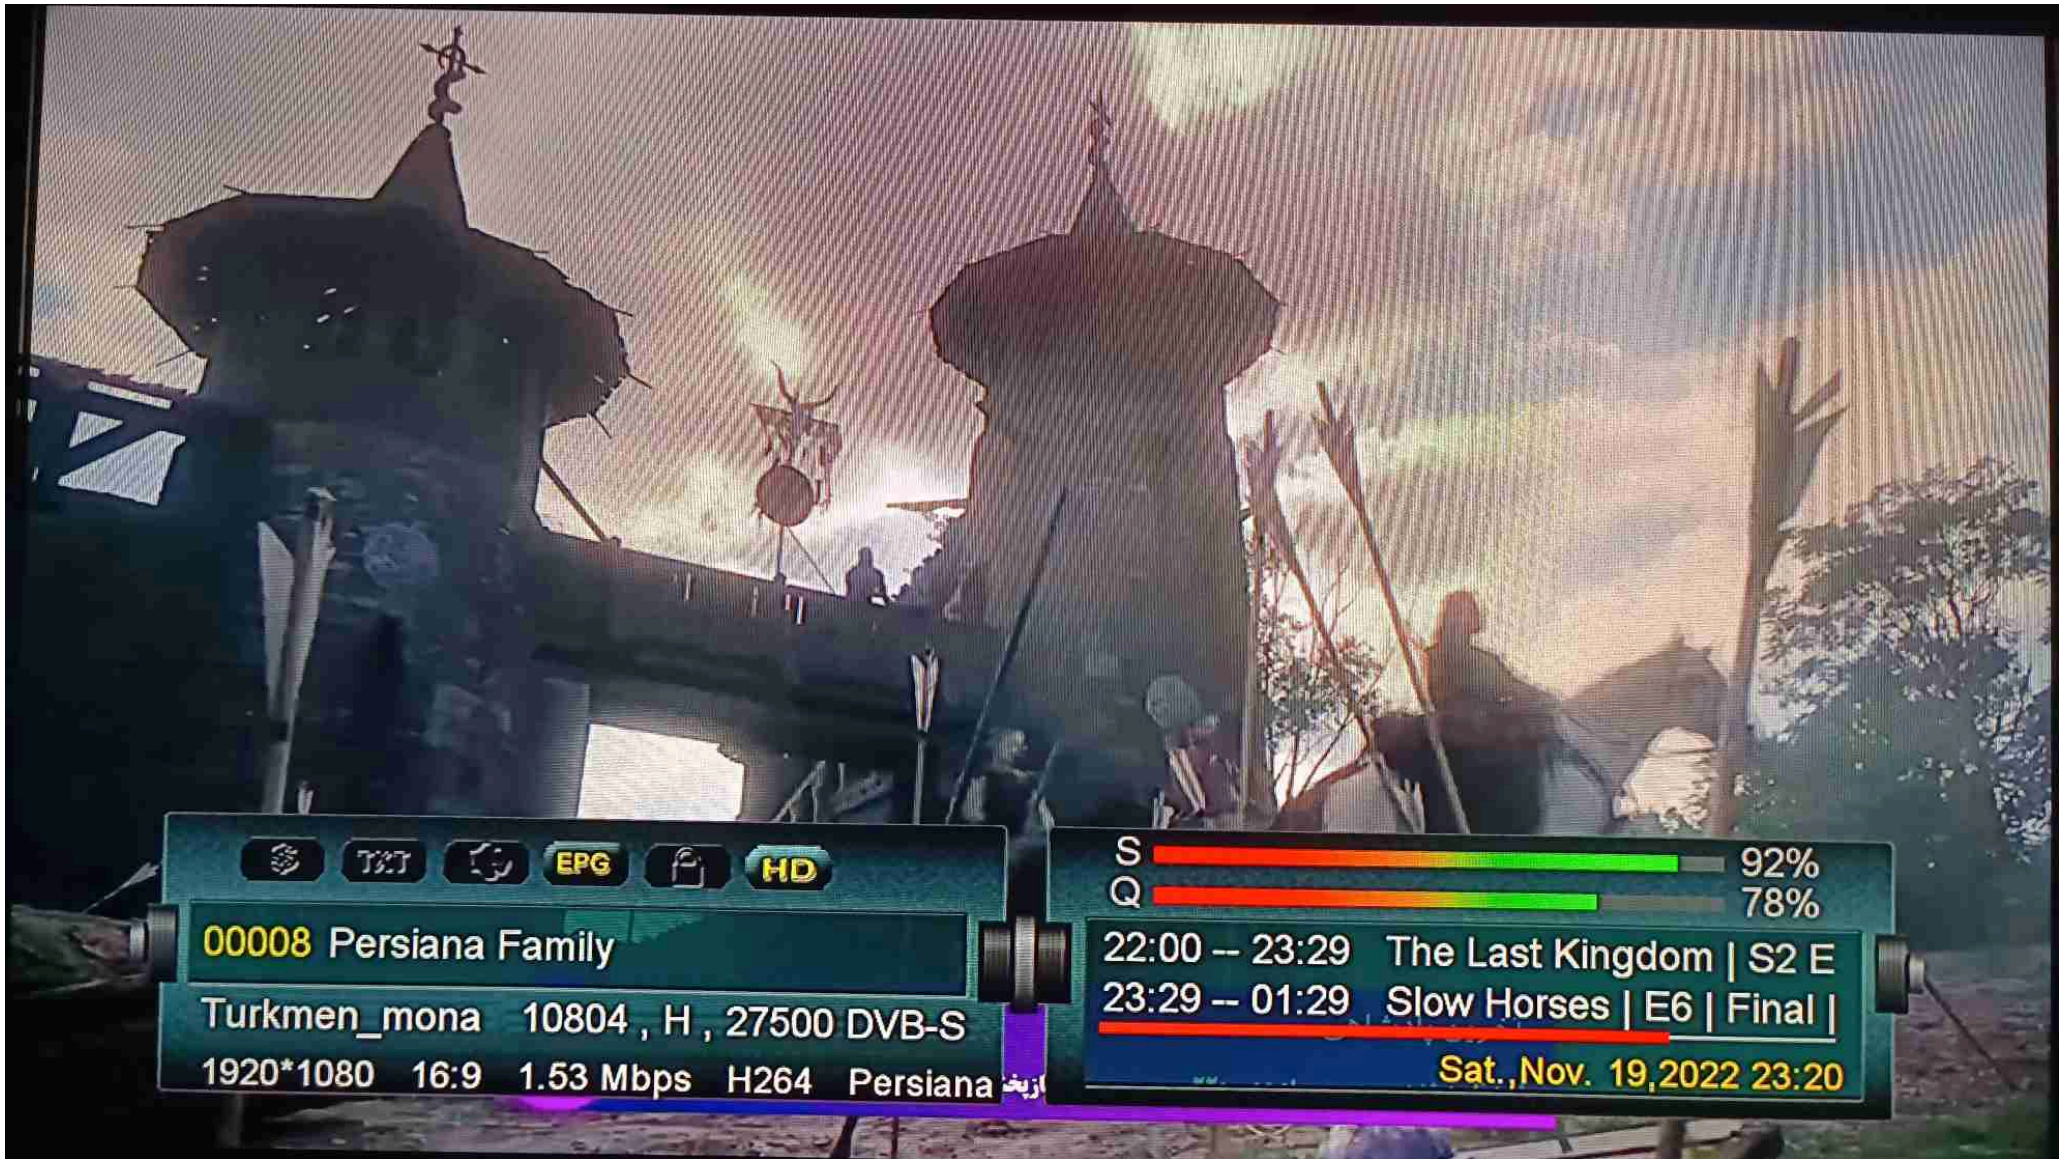

Ⓢ TXT Ⓜ EPG Ⓛ HD

00008 Persiana Family

Turkmen_mona 10804 , H , 27500 DVB-S

1920*1080 16:9 1.53 Mbps H264 Persiana از یخ

S 92%
Q 78%

22:00 – 23:29 The Last Kingdom | S2 E

23:29 – 01:29 Slow Horses | E6 | Final |

Sat., Nov. 19, 2022 23:20