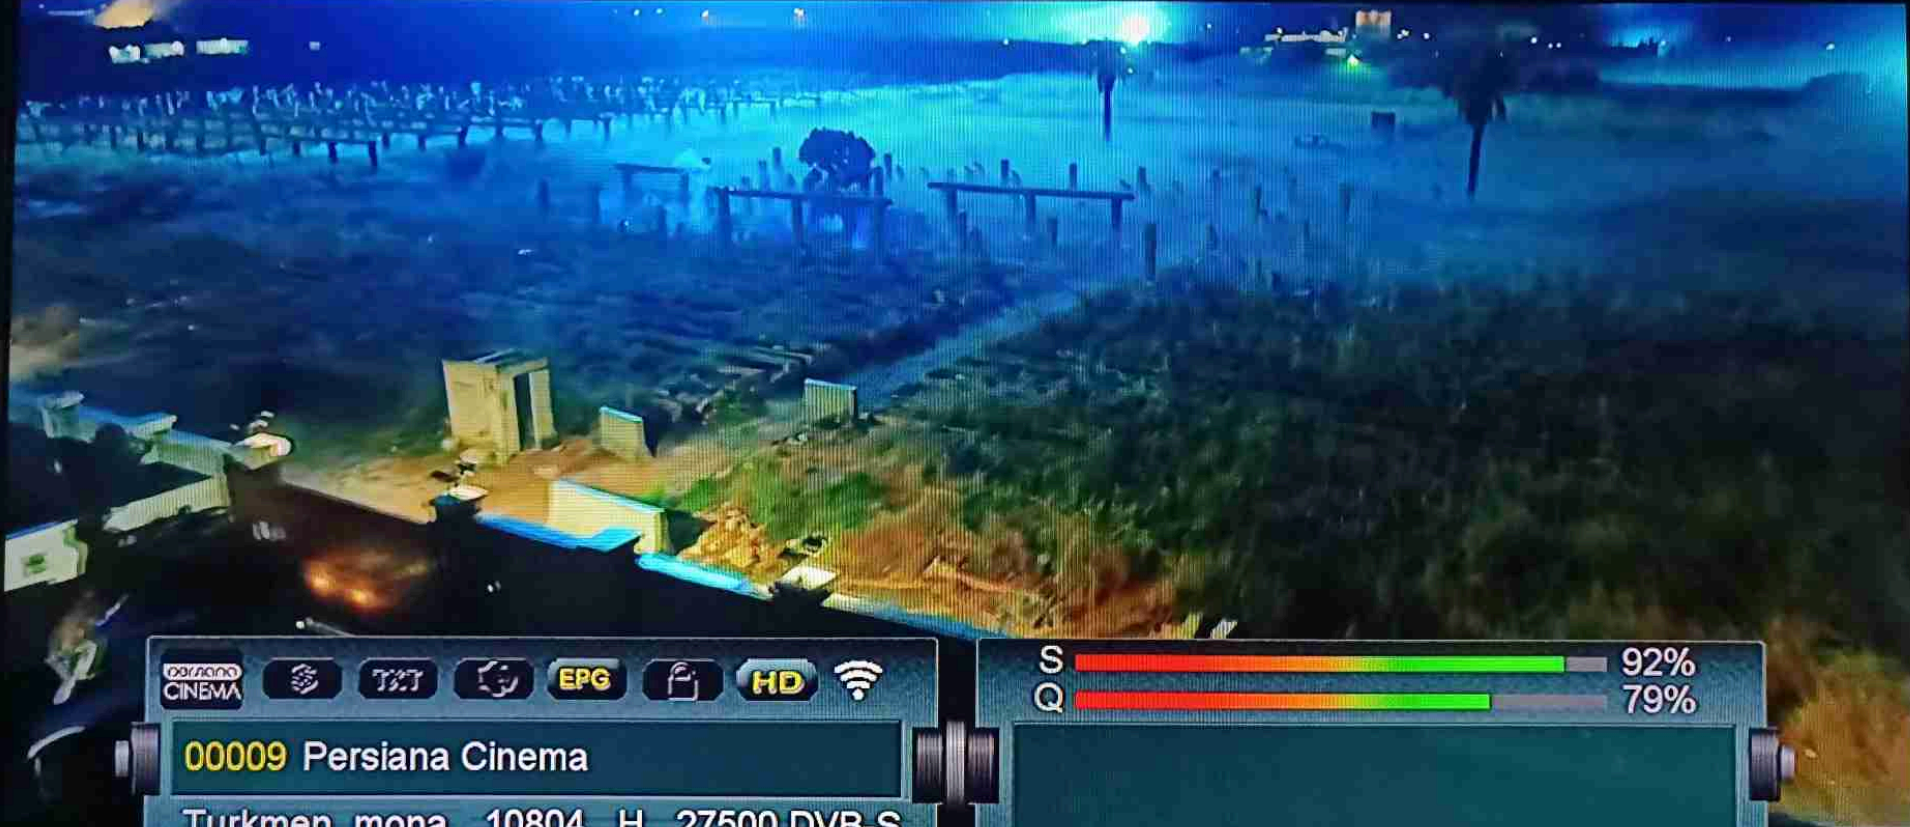

Q  79%

05:00 -- 06:00 Killing Eve | S3 E2 | +14

06:00 -- 07:30 The Walking Dead | S11

Sat., Nov. 19, 2022 05:17

CINEMA
persiana

Persiana
CINEMA

TST

EPG