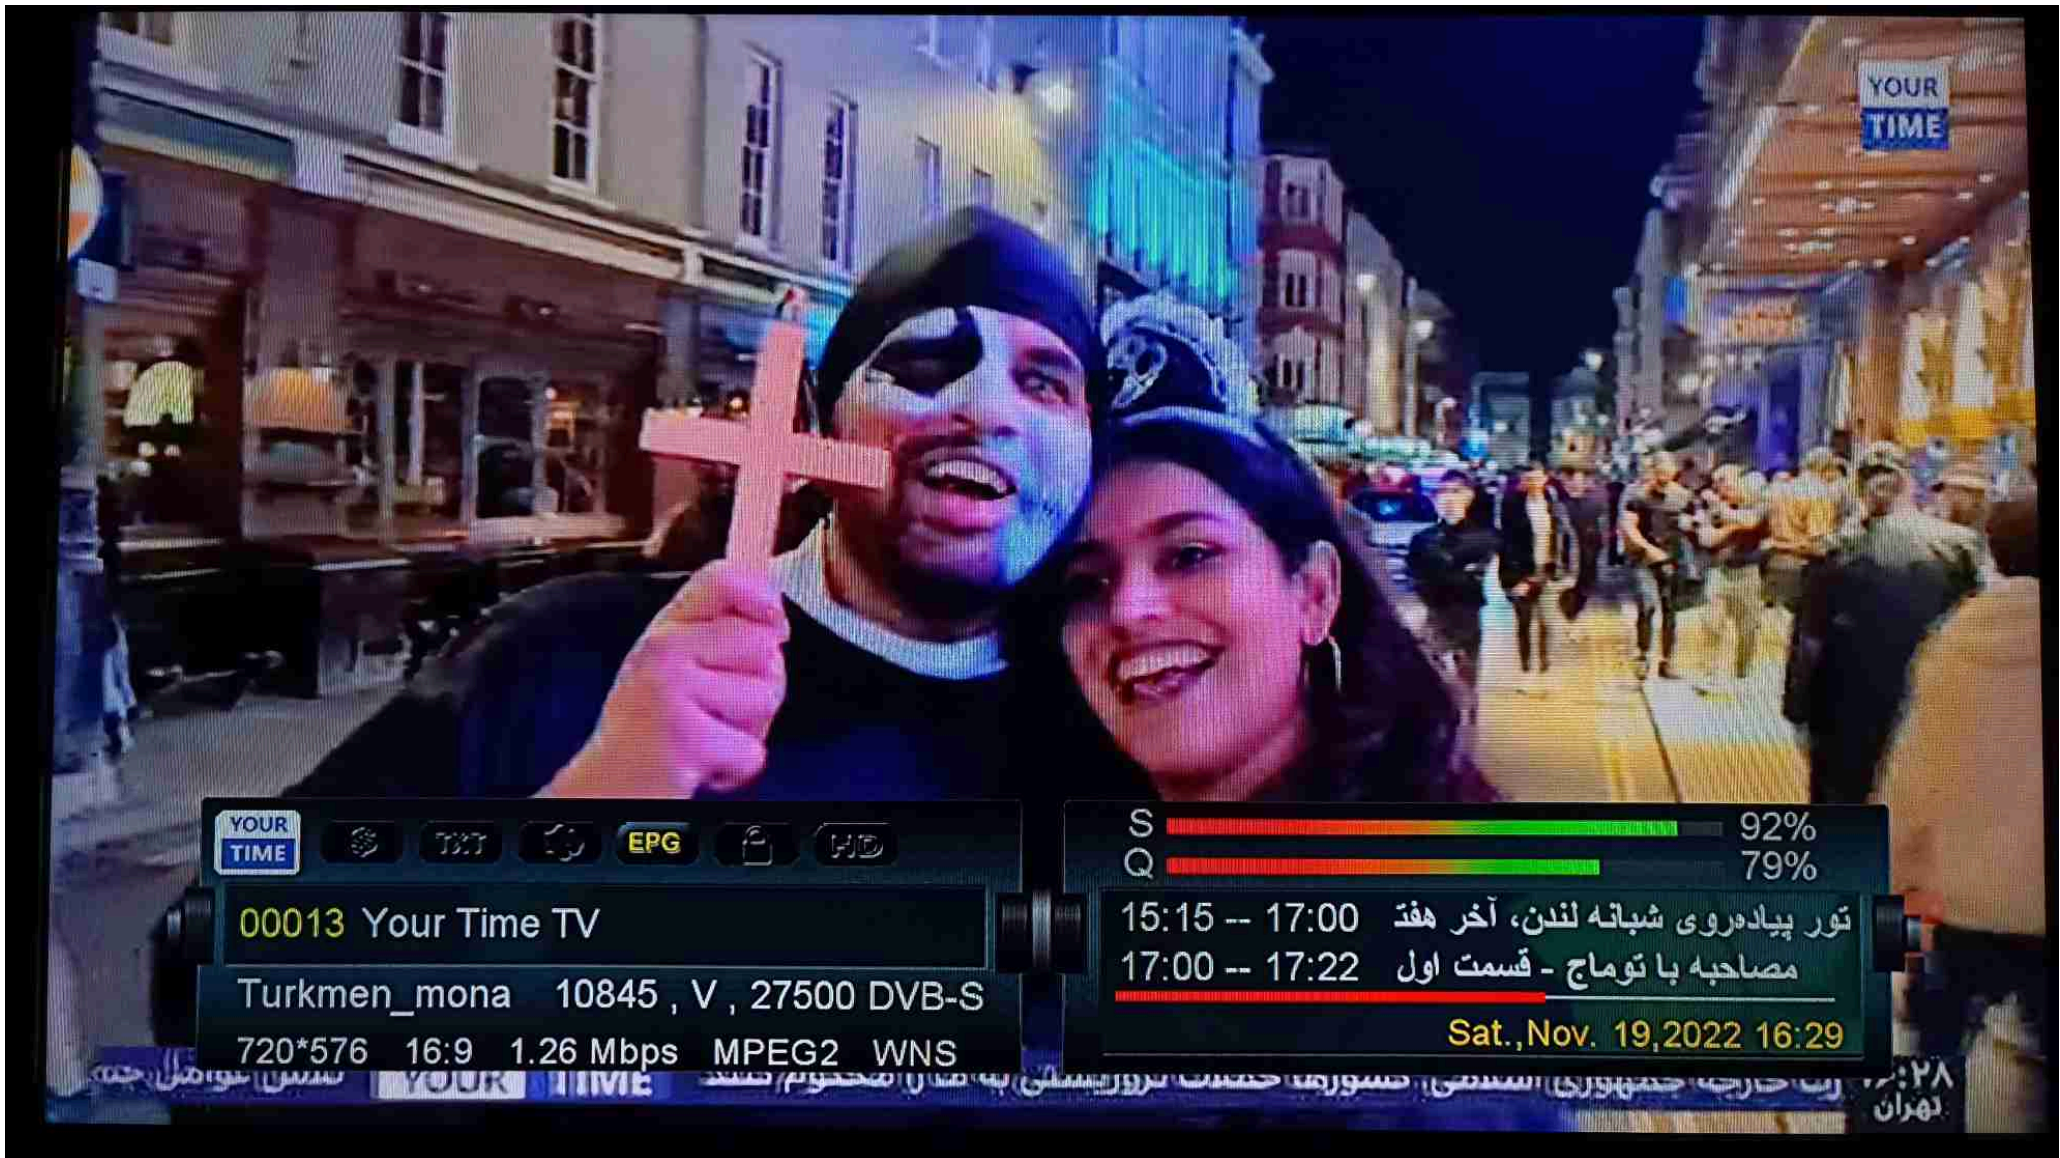

YOUR
TIME

YOUR
TIME

TEXT

EPG

HD

00013 Your Time TV

Turkmen_mona 10845 , V , 27500 DVB-S

720*576 16:9 1.26 Mbps MPEG2 WNS