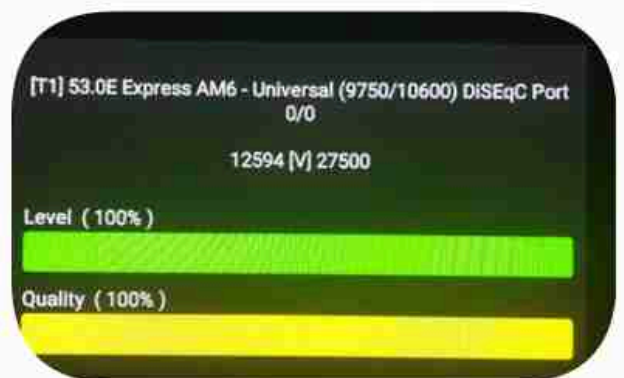

Iran / Bushehr : 05:40pm

GMT : 02:10pm

Dubai : 06:10pm