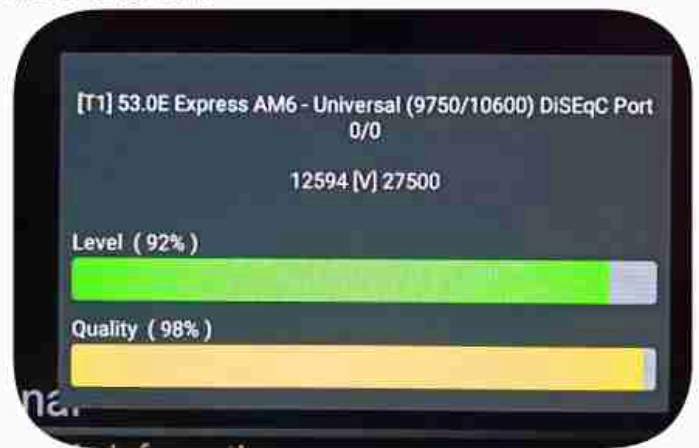

Iran / Bushehr : 02:30pm

GMT : 11:00am

Dubai : 03:00pm