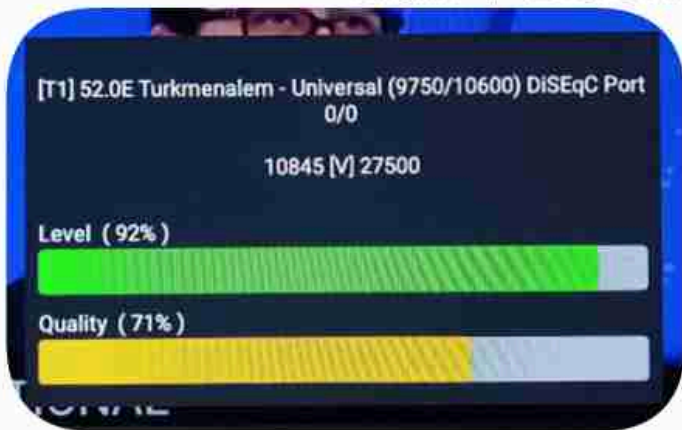

Iran / Bushehr : 02:30pm

GMT : 11:00am

Dubai : 03:00pm