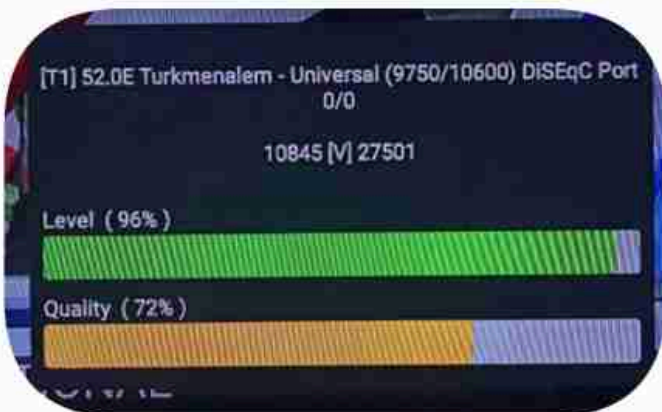

Iran / Bushehr : 01:30pm

GMT : 10:00am

Dubai : 02:00pm