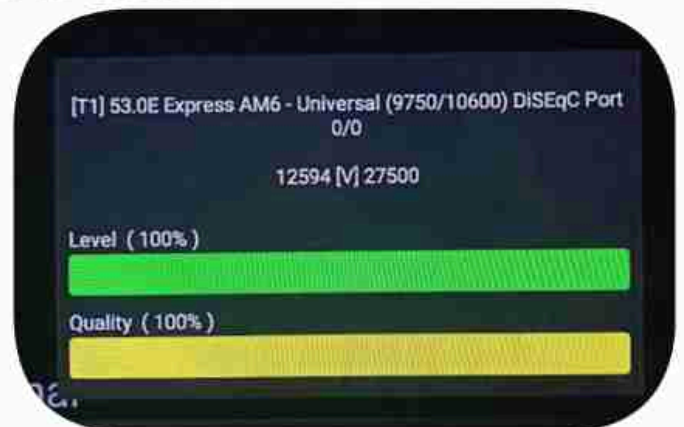

Iran / Bushehr : 01:30pm

GMT : 10:00am

Dubai : 02:00pm