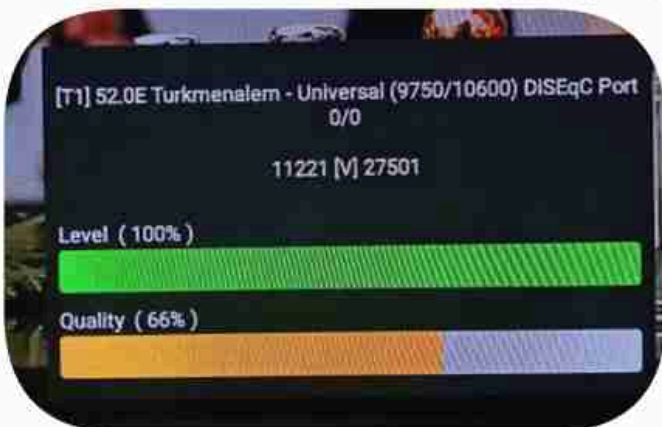

Iran / Bushehr : 01:30pm

GMT : 10:00am

Dubai : 02:00pm