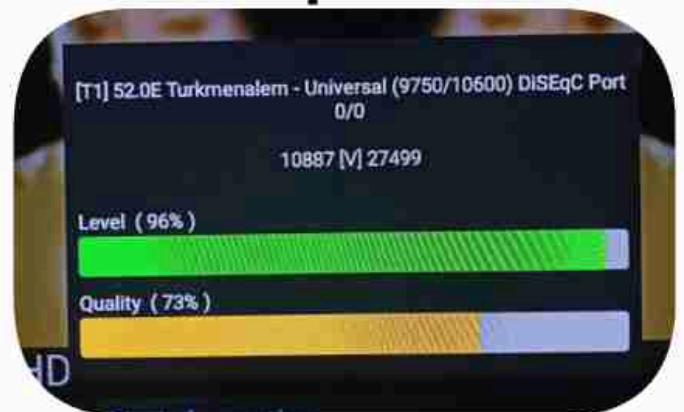

Iran / Bushehr : 01:30pm

GMT : 10:00am

Dubai : 02:00pm