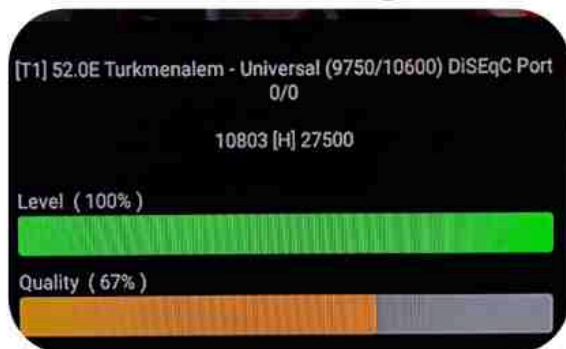

Iran/Shiraz: 01 am

GMT : 09:30pm

Dubai : 01:30am