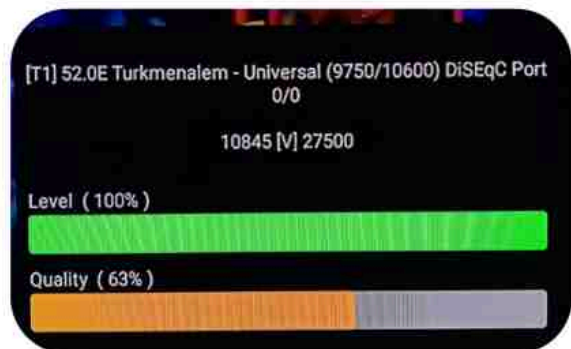

Iran/Shiraz: 01 am

GMT : 09:30pm

Dubai : 01:30am