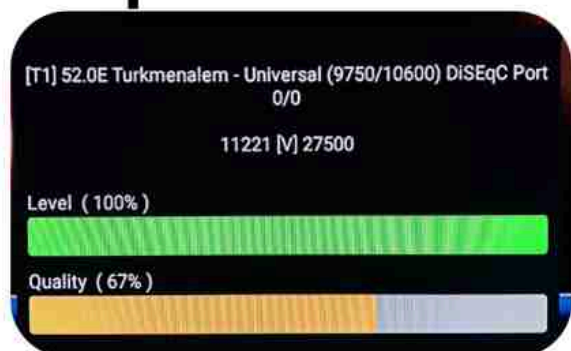

Iran/Shiraz: 01 am

GMT : 09:30pm

Dubai : 01:30am