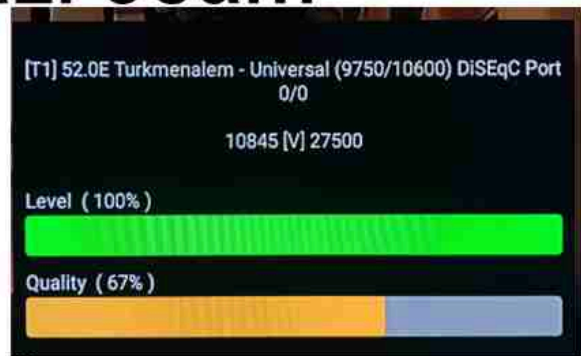

Iran/Shiraz: 05am

GMT : 01:30am

Dubai : 05:30am