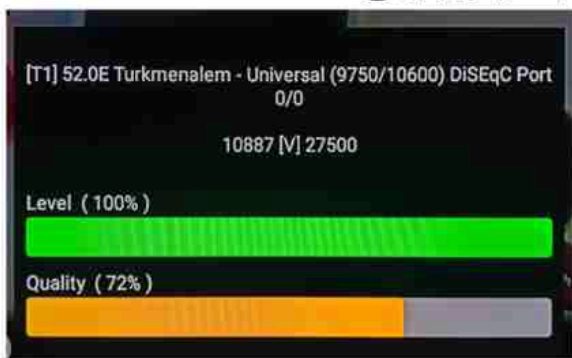

Iran/Shiraz: 05am

GMT : 01:30am

Dubai : 05:30am