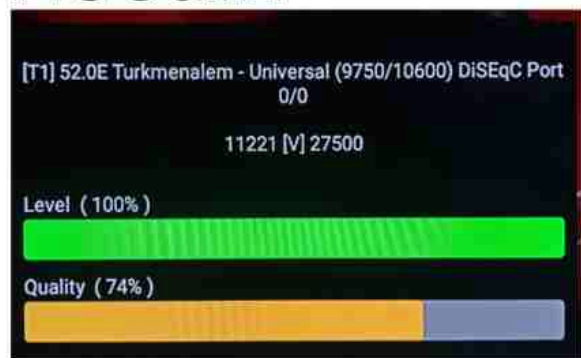

Iran/Shiraz: 05am

GMT : 01:30am

Dubai : 05:30am