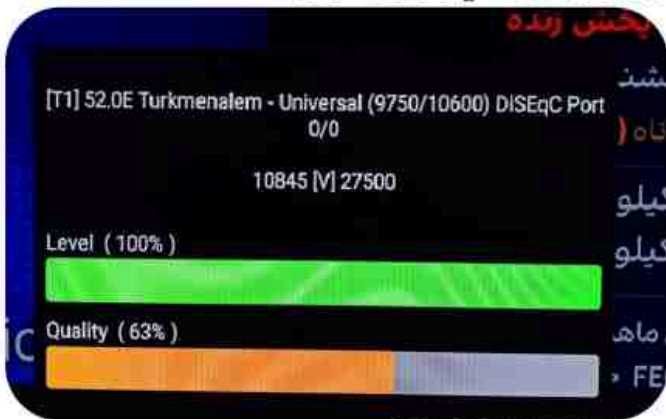

Iran/Shiraz : 06am

GMT : 02:30am

Dubai : 06:30am