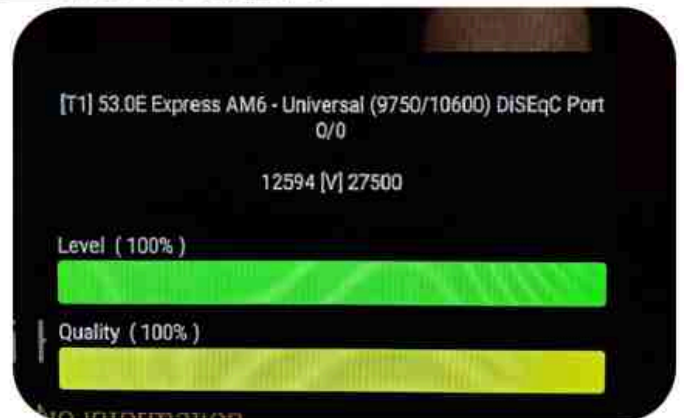

Iran/Shiraz : 06am

GMT : 02:30am

Dubai : 06:30am