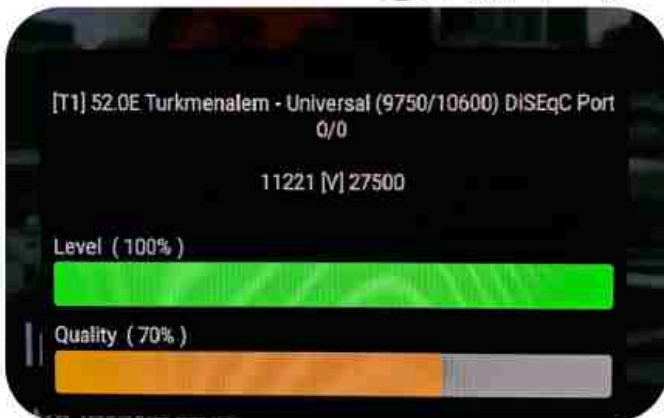

Iran/Shiraz : 03am

GMT : 11:30pm

Dubai : 03:30am