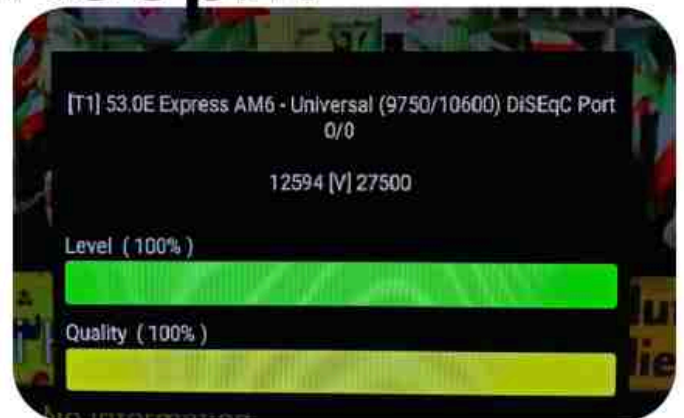

Iran/Shiraz : 03am

GMT : 11:30pm

Dubai : 03:30am