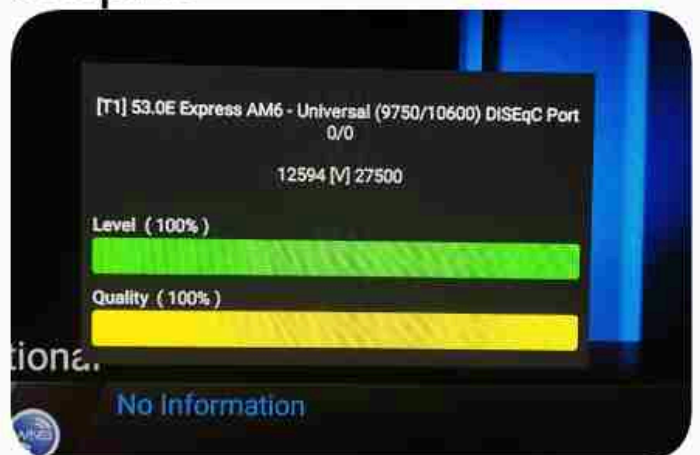

iran / boshehr : 08:00pm

GMT : 04:30pm

dubai : 08:30