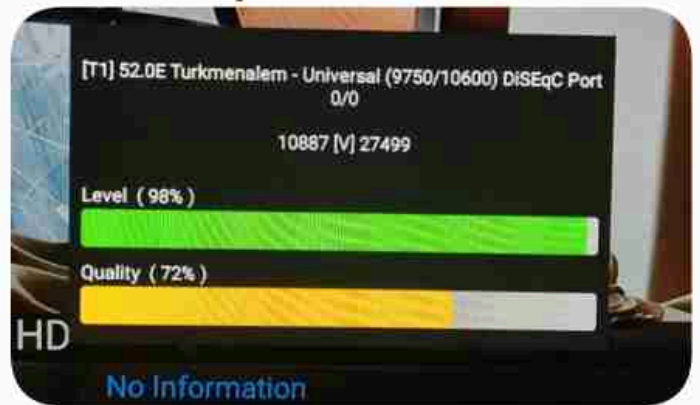

iran / boshehr : 08:00pm

GMT : 04:30pm

dubai : 08:30