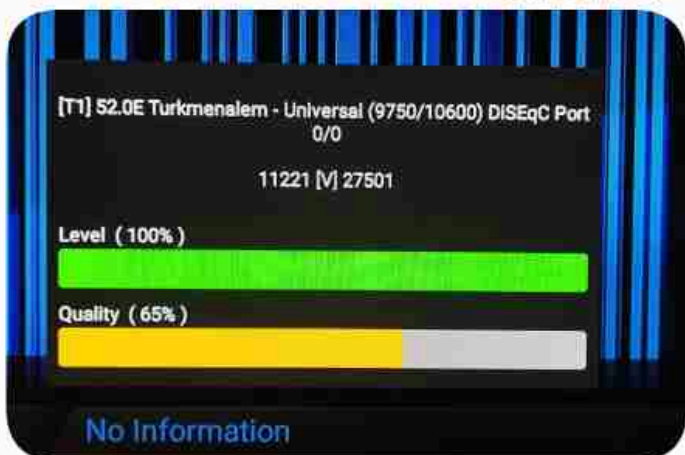

iran / boshehr : 08:00pm

GMT : 04:30pm

dubai : 08:30