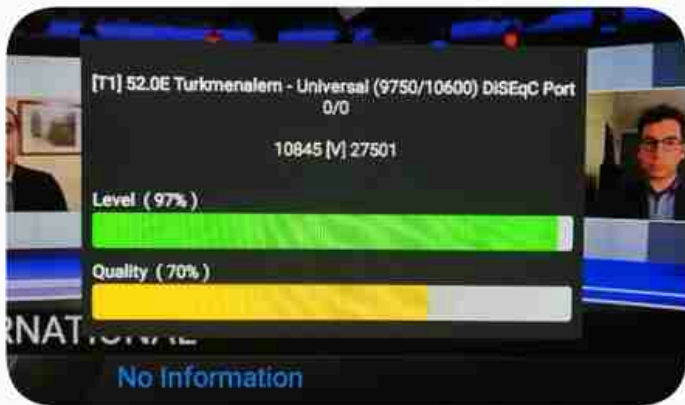

iran / boshehr : 08:00pm

GMT : 04:30pm

dubai : 08:30