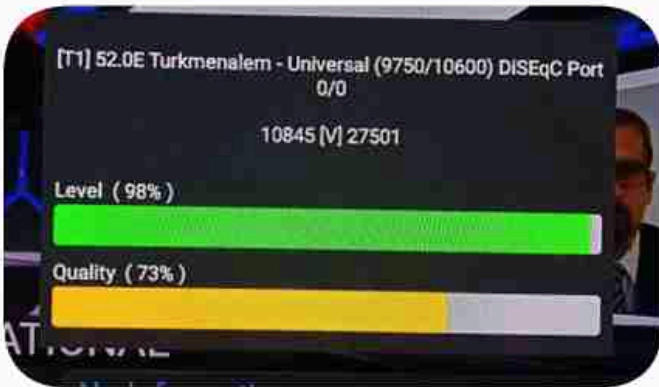

Iran / Bushehr : 02:30am

GMT : 11:00pm

Dubai : 03:00am