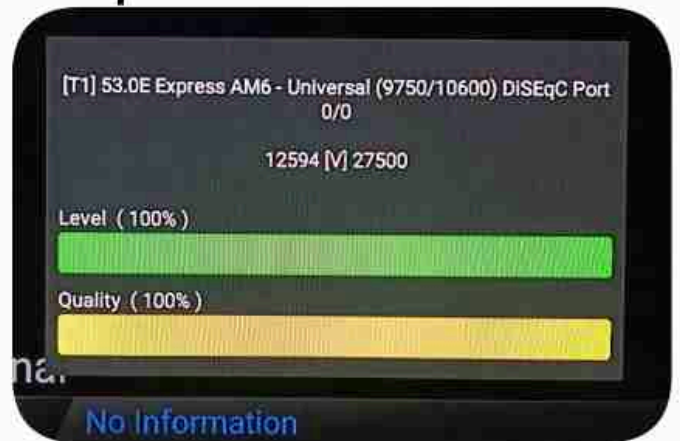

Iran / Bushehr : 02:30am

GMT : 11:00pm

Dubai : 03:00am