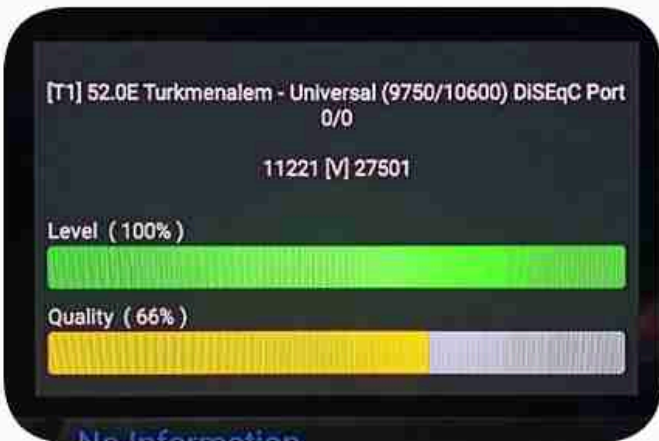

Iran / Bushehr : 02:30am

GMT : 11:00pm

Dubai : 03:00am