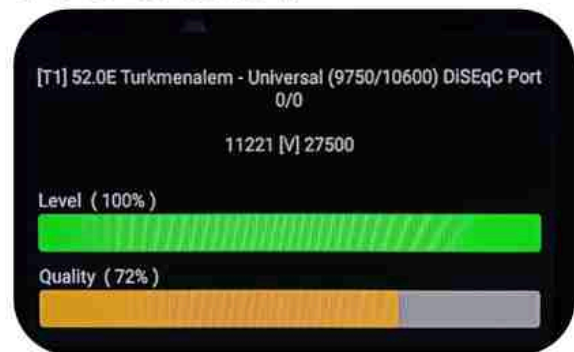

Iran/Shiraz: 05am

GMT : 01:30am

Dubai : 05:30am