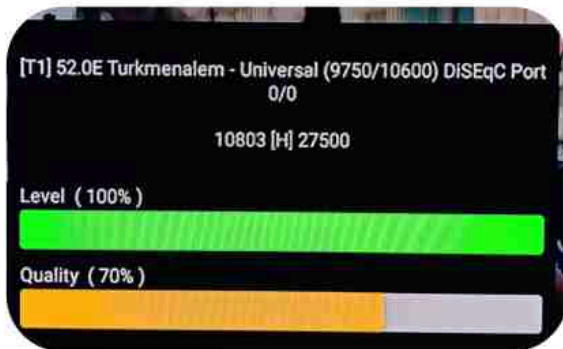

Iran/Shiraz: 05am

GMT : 01:30am

Dubai : 05:30am