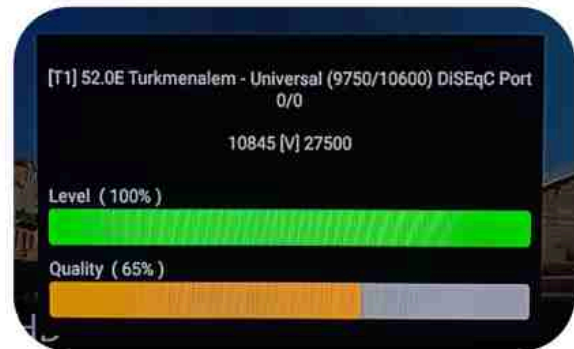

Iran/Shiraz: 05am

GMT : 01:30am

Dubai : 05:30am