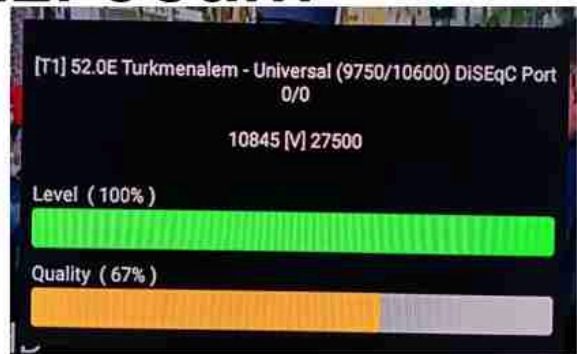

Iran/Shiraz: 05am

GMT : 01:30am

Dubai : 05:30am