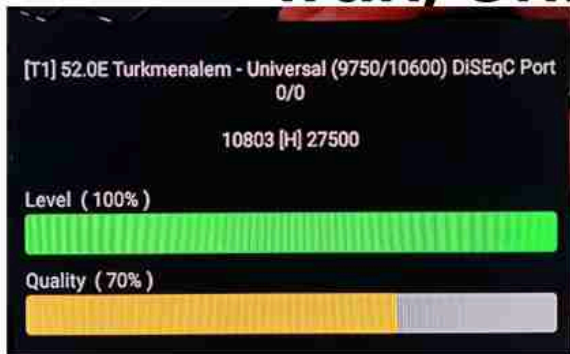

Iran/Shiraz: 05am

GMT : 01:30am

Dubai : 05:30am