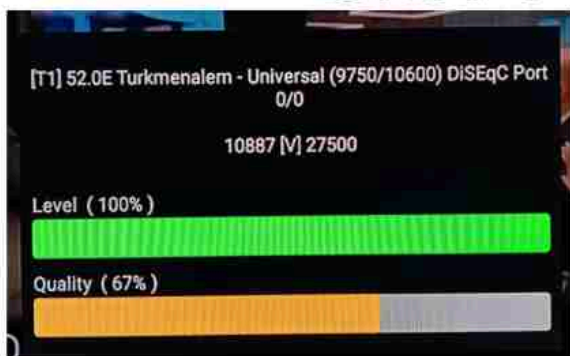

Iran/Shiraz: 05am

GMT : 01:30am

Dubai : 05:30am