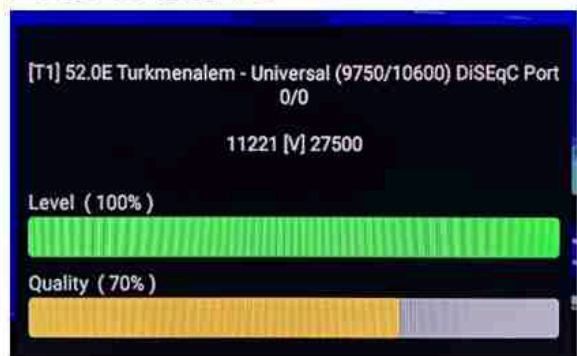

Iran/Shiraz: 05am

GMT : 01:30am

Dubai : 05:30am