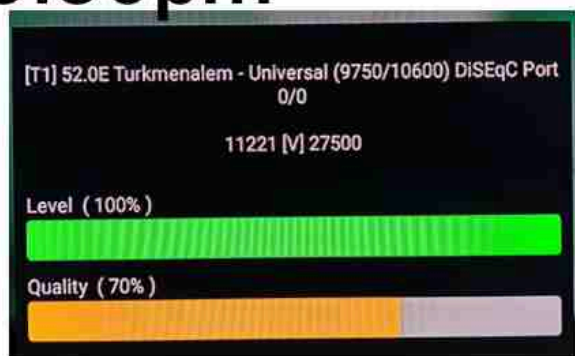

Iran/Shiraz: 01 am

GMT : 09:30pm

Dubai : 01:30am