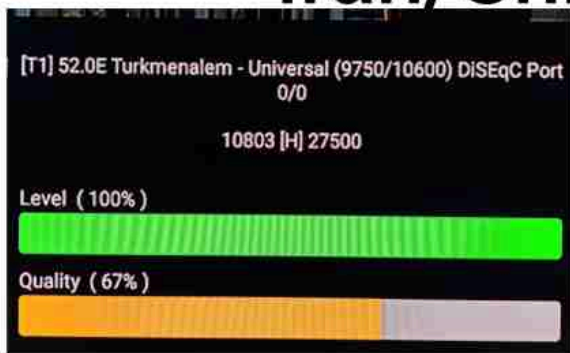

Iran/Shiraz: 01 am

GMT : 09:30pm

Dubai : 01:30am