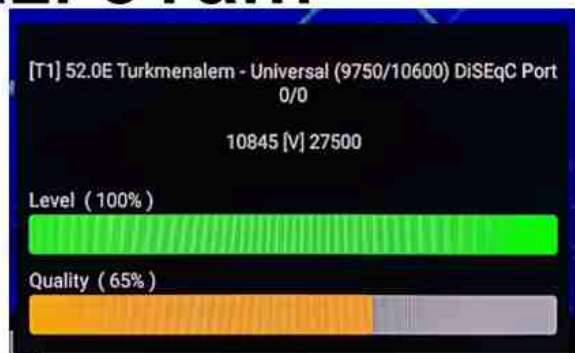

Iran/Shiraz: 01 am

GMT : 09:30pm

Dubai : 01:30am