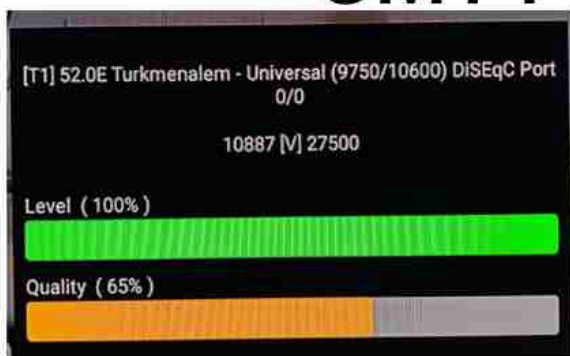

Iran/Shiraz: 01 am

GMT : 09:30pm

Dubai : 01:30am